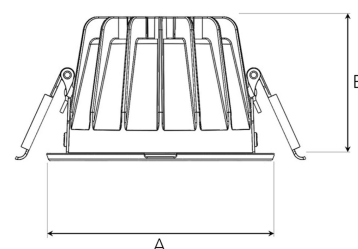

# TITAN MINI 1500, 930 (BBBL), SPOT, GREY

ITAB

- ✓ Diskret og ren himling
- ✓ Tilgjengelig i forskjellige størrelser og lumenpakker
- ✓ Verktøyfri installasjon
- ✓ Tilgjengelig i hvit, svart og grå

## TECHNICAL SPECIFICATION

Product Code	308-500-30
Colour	Grey
Control	On/off
CRI light colour	930 (BBBL)
Delivered lumen output lm	1400
Driver	Stand alone, included
EEL	E
Light distribution	Spot
Lightsource	LED COB
Mains input voltage	220-240 V
Measurements A	102
Measurements B	65
Mounting	Recessed
Position	Fixed
Lifetime	L80 B10, 50.000h
Protection	IP 20, class III
Sawing instructions diameter	92
Start Time	Instant
System power W	12
Unit	mm
Weight	0,28

A= 102mm, B= 65mm

Spot	Medium	Flood	Wide Flood
16°	28°	40°	65°
1.0	1.0	1.0	1.0
2.0	2.0	2.0	2.0
3.0	3.0	3.0	3.0
0.28	0.50	0.73	1.28
0.56	1.00	1.46	2.56
0.83	1.51	2.18	3.84

92mm