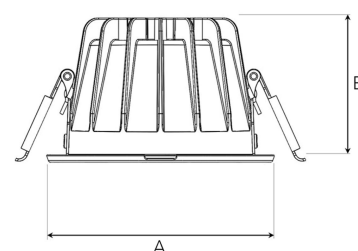

TITAN MINI 1500, 930 (BBBL), SPOT W/ GLASS, BLACK

ITAB

- ✓ Diskret og ren himling
- ✓ Tilgjengelig i forskjellige størrelser og lumenpakker
- ✓ Verktøyfri installasjon
- ✓ Tilgjengelig i hvit, svart og grå

TECHNICAL SPECIFICATION

Product Code	308-500-20
Colour	Black
Control	On/off
CRI light colour	930 (BBBL)
Delivered lumen output lm	1266
Driver	Stand alone, included
EEL	E
Light distribution	Spot
Lightsource	LED COB
Mains input voltage	220-240 V
Measurements A	102
Measurements B	65
Mounting	Recessed
Position	Fixed
Lifetime	L80 B10, 50.000h
Protection	IP 20, class III
Sawing instructions diameter	92
Start Time	Instant
System power W	9,3
Unit	mm
Weight	0,28

A= 102mm, B= 65mm

Spot		Medium		Flood		Wide Flood	
16°		28°		40°		65°	
m	ø	m	ø	m	ø	m	ø
1.0	0.28	1.0	0.50	1.0	0.73	1.0	1.28
2.0	0.56	2.0	1.00	2.0	1.46	2.0	2.56
3.0	0.83	3.0	1.51	3.0	2.18	3.0	3.84

92mm