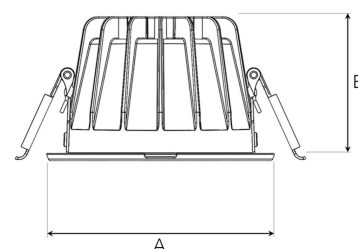

TITAN MINI 1500, 930 (BBBL), SPOT, WHITE

ITAB

- ✓ Diskret og ren himling
- ✓ Tilgjengelig i forskjellige størrelser og lumenpakker
- ✓ Verktøyfri installasjon
- ✓ Tilgjengelig i hvit, svart og grå

TECHNICAL SPECIFICATION

Product Code	308-500-10
Colour	White
Control	On/off
CRI light colour	930 (BBBL)
Delivered lumen output lm	1400
Driver	Stand alone, included
EEL	E
Light distribution	Spot
Lightsource	LED COB
Mains input voltage	220-240 V
Measurements A	102
Measurements B	65
Mounting	Recessed
Position	Fixed
Lifetime	L80 B10, 50.000h
Protection	IP 20, class III
Sawing instructions diameter	92
Start Time	Instant
System power W	12
Unit	mm
Weight	0,28

A= 102mm, B= 65mm

Spot	Medium	Flood	Wide Flood
16°	28°	40°	65°
m	m	m	m
1.0	1.0	1.0	1.0
2.0	2.0	2.0	2.0
3.0	3.0	3.0	3.0
0.28	0.50	0.73	1.28
0.56	1.00	1.46	2.56
0.83	1.51	2.18	3.84

92mm