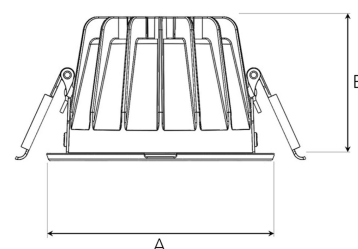

# TITAN MINI 2500, 930 (BBBL), MEDIUM, BLACK

ITAB

- ✓ Diskret og ren himling
- ✓ Tilgjengelig i forskjellige størrelser og lumenpakker
- ✓ Verktøyfri installasjon
- ✓ Tilgjengelig i hvit, svart og grå

## TECHNICAL SPECIFICATION

Product Code	308-591-20
Colour	Black
Control	On/off
CRI light colour	930 (BBBL)
Delivered lumen output lm	2400
Driver	Stand alone, included
EEL	E
Light distribution	Medium
Lightsource	LED COB
Mains input voltage	220-240 V
Measurements A	102
Measurements B	65
Mounting	Recessed
Position	Fixed
Lifetime	L80 B10, 50.000h
Protection	IP 20, class III
Sawing instructions diameter	92
Start Time	Instant
System power W	23
Unit	mm
Weight	0,28

A= 102mm, B= 65mm

Spot	Medium	Flood	Wide Flood
16°	28°	40°	65°
m	m	m	m
1.0	1.0	1.0	1.0
2.0	2.0	2.0	2.0
3.0	3.0	3.0	3.0
0.28	0.50	0.73	1.28
0.56	1.00	1.46	2.56
0.83	1.51	2.18	3.84

92mm