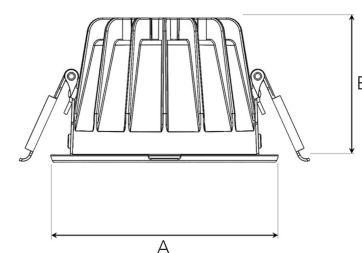

TITAN MINI 2500, 930 (BBBL), MEDIUM W/ GLASS, WHITE

ITAB

- ✓ Diskret og ren himling
- ✓ Tilgjengelig i forskjellige størrelser og lumenpakker
- ✓ Verktøyfri installasjon
- ✓ Tilgjengelig i hvit, svart og grå

A= 102mm, B= 65mm

Spot	16°		Medium		28°		Flood		40°		Wide Flood		65°	
	m	ø	m	ø	m	ø	m	ø	m	ø	m	ø	m	ø
1.0	0.28		1.0	0.50	1.0	0.73	1.0	1.28	1.0	1.28	1.0	1.28	1.0	1.28
2.0	0.56		2.0	1.00	2.0	1.46	2.0	2.56	2.0	2.56	2.0	2.56	2.0	2.56
3.0	0.83		3.0	1.51	3.0	2.18	3.0	3.84	3.0	3.84	3.0	3.84	3.0	3.84

92mm

TECHNICAL SPECIFICATION

Product Code	308-591-10
Colour	White
Control	On/off
CRI light colour	930 (BBBL)
Delivered lumen output lm	2468
Driver	Stand alone, included
EEL	E
Light distribution	Medium
Lightsource	LED COB
Mains input voltage	220-240 V
Measurements A	102
Measurements B	65
Mounting	Recessed
Position	Fixed
Lifetime	L80 B10, 50.000h
Protection	IP 20, class III
Sawing instructions diameter	92
Start Time	Instant
System power W	18,4
Unit	mm
Weight	0,28