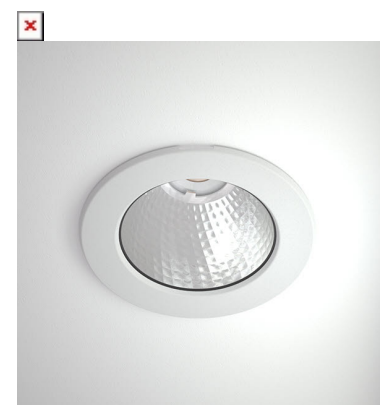

TITAN MINI 2500, 930 (BBBL), MEDIUM W/ GLASS, WHITE

ITAB

- ✓ Diskret og ren himling
- ✓ Tilgjengelig i forskjellige størrelser og lumenpakker
- ✓ Verktøyfri installasjon
- ✓ Tilgjengelig i hvit, svart og grå

A= 102mm, B= 65mm

Spot	16°		Medium		28°		Flood		40°		Wide Flood		65°	
	m	ø	m	ø	m	ø	m	ø	m	ø	m	ø	m	ø
1.0	0.28		1.0	0.50	1.0	0.73	1.0	1.28	1.0	1.28	1.0	1.28	1.0	1.28
2.0	0.56		2.0	1.00	2.0	1.46	2.0	2.56	2.0	2.56	2.0	2.56	2.0	2.56
3.0	0.83		3.0	1.51	3.0	2.18	3.0	3.84	3.0	3.84	3.0	3.84	3.0	3.84

92mm

TECHNICAL SPECIFICATION

Product Code	308-591-10
Colour	White
Control	On/off
CRI light colour	930 (BBBL)
Delivered lumen output lm	2468
Driver	Stand alone, included
EEL	E
Light distribution	Medium
Lightsource	LED COB
Mains input voltage	220-240 V
Measurements A	102
Measurements B	65
Mounting	Recessed
Position	Fixed
Lifetime	L80 B10, 50.000h
Protection	IP 20, class III
Sawing instructions diameter	92
Start Time	Instant
System power W	18,4
Unit	mm
Weight	0,28