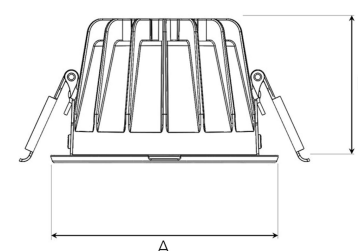

TITAN MINI 2000, 930 (BBBL), MEDIUM, GREY

ITAB

- ✓ Diskret og ren himling
- ✓ Tilgjengelig i forskjellige størrelser og lumenpakker
- ✓ Verktøyfri installasjon
- ✓ Tilgjengelig i hvit, svart og grå

TECHNICAL SPECIFICATION

| | |
|------------------------------|-----------------------|
| Product Code | 308-511-30 |
| Colour | Grey |
| Control | On/off |
| CRI light colour | 930 (BBBL) |
| Delivered lumen output lm | 1890 |
| Driver | Stand alone, included |
| EEL | E |
| Light distribution | Medium |
| Lightsource | LED COB |
| Mains input voltage | 220-240 V |
| Measurements A | 102 |
| Measurements B | 65 |
| Mounting | Recessed |
| Position | Fixed |
| Lifetime | L80 B10, 50.000h |
| Protection | IP 20, class III |
| Sawing instructions diameter | 92 |
| Start Time | Instant |
| System power W | 17 |
| Unit | mm |
| Weight | 0,28 |

A= 102mm, B= 65mm

| Spot | Medium | Flood | Wide Flood |
|------|--------|-------|------------|
| 16° | 28° | 40° | 65° |
| m | m | m | m |
| ø | ø | ø | ø |
| 1.0 | 0.28 | 0.50 | 0.73 |
| 2.0 | 0.56 | 1.00 | 1.46 |
| 3.0 | 0.83 | 1.51 | 2.18 |
| 1.0 | 0.50 | 0.73 | 1.28 |
| 2.0 | 1.00 | 1.46 | 2.56 |
| 3.0 | 1.51 | 2.18 | 3.84 |

92mm