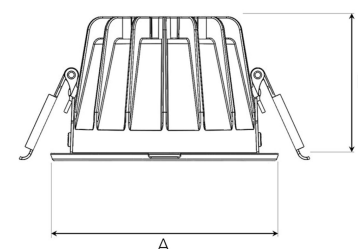

# TITAN MINI 2000, 930 (BBBL), MEDIUM, BLACK

ITAB

- ✓ Diskret og ren himling
- ✓ Tilgjengelig i forskjellige størrelser og lumenpakker
- ✓ Verktøyfri installasjon
- ✓ Tilgjengelig i hvit, svart og grå

## TECHNICAL SPECIFICATION

Product Code	308-511-20
Colour	Black
Control	On/off
CRI light colour	930 (BBBL)
Delivered lumen output lm	1890
Driver	Stand alone, included
EEL	E
Light distribution	Medium
Lightsource	LED COB
Mains input voltage	220-240 V
Measurements A	102
Measurements B	65
Mounting	Recessed
Position	Fixed
Lifetime	L80 B10, 50.000h
Protection	IP 20, class III
Sawing instructions diameter	92
Start Time	Instant
System power W	17
Unit	mm
Weight	0,28

A= 102mm, B= 65mm

Spot	Medium	Flood	Wide Flood
16°	28°	40°	65°
m	ø	m	ø
1.0	0.28	1.0	0.50
2.0	0.56	2.0	1.00
3.0	0.83	3.0	1.51
1.0	0.73	1.0	1.28
2.0	1.46	2.0	2.56
3.0	2.18	3.0	3.84

92mm