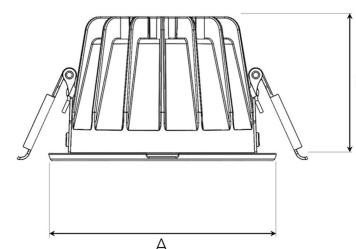

# TITAN MINI 2000, 930 (BBBL), MEDIUM, WHITE

ITAB

- ✓ Diskret og ren himling
- ✓ Tilgjengelig i forskjellige størrelser og lumenpakker
- ✓ Verktøyfri installasjon
- ✓ Tilgjengelig i hvit, svart og grå

## TECHNICAL SPECIFICATION

Product Code	308-511-10
Colour	White
Control	On/off
CRI light colour	930 (BBBL)
Delivered lumen output lm	1890
Driver	Stand alone, included
EEL	E
Light distribution	Medium
Lightsource	LED COB
Mains input voltage	220-240 V
Measurements A	102
Measurements B	65
Mounting	Recessed
Position	Fixed
Lifetime	L80 B10, 50.000h
Protection	IP 20, class III
Sawing instructions diameter	92
Start Time	Instant
System power W	17
Unit	mm
Weight	0,28

A= 102mm, B= 65mm

Spot	Medium	Flood	Wide Flood
16°	28°	40°	65°
φ	φ	φ	φ
1.0 0.28	1.0 0.50	1.0 0.73	1.0 1.28
2.0 0.56	2.0 1.00	2.0 1.46	2.0 2.56
3.0 0.83	3.0 1.51	3.0 2.18	3.0 3.84

92mm