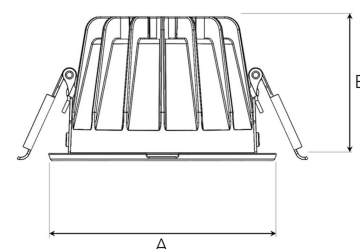

TITAN MINI 1500, 930 (BBBL), MEDIUM, GREY

ITAB

- ✓ Diskret og ren himling
- ✓ Tilgjengelig i forskjellige størrelser og lumenpakker
- ✓ Verktøyfri installasjon
- ✓ Tilgjengelig i hvit, svart og grå

TECHNICAL SPECIFICATION

Product Code	308-501-30
Colour	Grey
Control	On/off
CRI light colour	930 (BBBL)
Delivered lumen output lm	1300
Driver	Stand alone, included
EEL	E
Light distribution	Medium
Lightsource	LED COB
Mains input voltage	220-240V
Measurements A	102
Measurements B	65
Mounting	Recessed
Position	Fixed
Lifetime	L80 B10 50.000h
Protection	IP 20, class III
Sawing instructions diameter	Ø92
Start Time	Instant
System power W	9,4
Unit	mm
Weight	0,28

A= 102mm, B= 65mm

Spot	Medium	Flood	Wide Flood
16°	28°	40°	65°
m	ø	m	ø
1.0	0.28	1.0	0.50
2.0	0.56	2.0	1.00
3.0	0.83	3.0	1.51
1.0	0.73	1.0	1.28
2.0	1.46	2.0	2.56
3.0	2.18	3.0	3.84

92mm