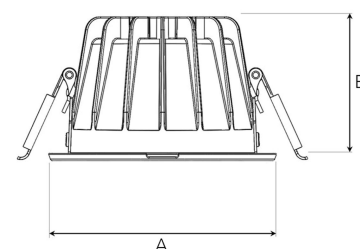

TITAN MINI 1500, 930 (BBBL), MEDIUM, WHITE

ITAB

- ✓ Diskret og ren himling
- ✓ Tilgjengelig i forskjellige størrelser og lumenpakker
- ✓ Verktøyfri installasjon
- ✓ Tilgjengelig i hvit, svart og grå

TECHNICAL SPECIFICATION

Product Code	308-501-10
Colour	White
Control	On/off
CRI light colour	930 (BBBL)
Delivered lumen output lm	1400
Driver	Stand alone, included
EEL	E
Light distribution	Medium
Lightsource	LED COB
Mains input voltage	220-240 V
Measurements A	102
Measurements B	65
Mounting	Recessed
Position	Fixed
Lifetime	L80 B10, 50.000h
Protection	IP 20, class III
Sawing instructions diameter	92
Start Time	Instant
System power W	12
Unit	mm
Weight	0,28

A= 102mm, B= 65mm

Spot	Medium	Flood	Wide Flood
16°	28°	40°	65°
m	m	m	m
1.0	1.0	1.0	1.0
2.0	2.0	2.0	2.0
3.0	3.0	3.0	3.0
0.28	0.50	0.73	1.28
0.56	1.00	1.46	2.56
0.83	1.51	2.18	3.84

92mm