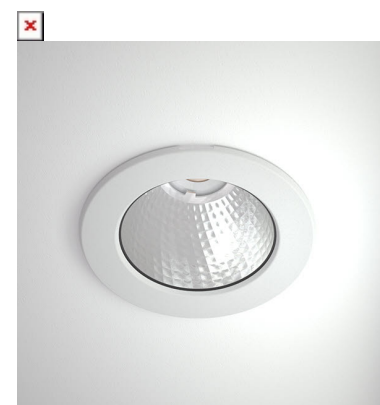

TITAN MINI 2000, 930 (BBBL), FLOOD W/ GLASS, GREY

ITAB

- ✓ Diskret og ren himling
- ✓ Tilgjengelig i forskjellige størrelser og lumenpakker
- ✓ Verktøyfri installasjon
- ✓ Tilgjengelig i hvit, svart og grå

A= 102mm, B= 65mm

Spot	16°		Medium		28°		Flood		40°		Wide Flood		65°	
	m	ø	m	ø	m	ø	m	ø	m	ø	m	ø	m	ø
1.0	0.28		1.0	0.50	1.0	0.73	1.0	1.28	1.0	1.28	1.0	1.28	1.0	1.28
2.0	0.56		2.0	1.00	2.0	1.46	2.0	2.56	2.0	2.56	2.0	2.56	2.0	2.56
3.0	0.83		3.0	1.51	3.0	2.18	3.0	3.84	3.0	3.84	3.0	3.84	3.0	3.84

92mm

TECHNICAL SPECIFICATION

Product Code	308-512-30
Colour	Grey
Control	On/off
CRI light colour	930 (BBBL)
Delivered lumen output lm	1689
Driver	Stand alone, included
EEL	E
Light distribution	Flood
Lightsource	LED COB
Mains input voltage	220-240 V
Measurements A	102
Measurements B	65
Mounting	Recessed
Position	Fixed
Lifetime	L80 B10, 50.000h
Protection	IP 20, class III
Sawing instructions diameter	92
Start Time	Instant
System power W	12,5
Unit	mm
Weight	0,28