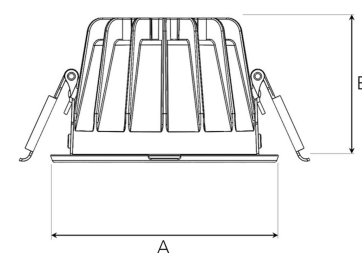

TITAN MINI 2000, 930 (BBBL), FLOOD W/ GLASS, GREY

ITAB

- ✓ Diskret og ren himling
- ✓ Tilgjengelig i forskjellige størrelser og lumenpakker
- ✓ Verktøyfri installasjon
- ✓ Tilgjengelig i hvit, svart og grå

A= 102mm, B= 65mm

Spot	16°		Medium		28°		Flood		40°		Wide Flood		65°	
	m	ø	m	ø	m	ø	m	ø	m	ø	m	ø	m	ø
1.0	0.28		1.0	0.50	1.0	0.73	1.0	1.28	1.0	1.28	1.0	1.28	1.0	1.28
2.0	0.56		2.0	1.00	2.0	1.46	2.0	2.56	2.0	2.56	2.0	2.56	2.0	2.56
3.0	0.83		3.0	1.51	3.0	2.18	3.0	3.84	3.0	3.84	3.0	3.84	3.0	3.84

92mm

TECHNICAL SPECIFICATION

Product Code	308-512-30
Colour	Grey
Control	On/off
CRI light colour	930 (BBBL)
Delivered lumen output lm	1689
Driver	Stand alone, included
EEL	E
Light distribution	Flood
Lightsource	LED COB
Mains input voltage	220-240 V
Measurements A	102
Measurements B	65
Mounting	Recessed
Position	Fixed
Lifetime	L80 B10, 50.000h
Protection	IP 20, class III
Sawing instructions diameter	92
Start Time	Instant
System power W	12,5
Unit	mm
Weight	0,28