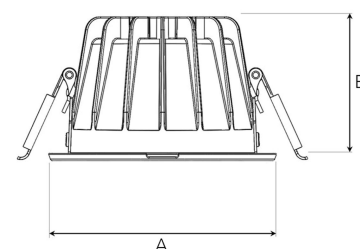

TITAN MINI 2000, 930 (BBBL), FLOOD, BLACK

ITAB

- ✓ Diskret og ren himling
- ✓ Tilgjengelig i forskjellige størrelser og lumenpakker
- ✓ Verktøyfri installasjon
- ✓ Tilgjengelig i hvit, svart og grå

TECHNICAL SPECIFICATION

Product Code	308-512-20
Colour	Black
Control	On/off
CRI light colour	930 (BBBL)
Delivered lumen output lm	1890
Driver	Stand alone, included
EEL	E
Light distribution	Flood
Lightsource	LED COB
Mains input voltage	220-240 V
Measurements A	102
Measurements B	65
Mounting	Recessed
Position	Fixed
Lifetime	L80 B10, 50.000h
Protection	IP 20, class III
Sawing instructions diameter	92
Start Time	Instant
System power W	17
Unit	mm
Weight	0,28

A= 102mm, B= 65mm

Spot	Medium	Flood	Wide Flood
16°	28°	40°	65°
φ	φ	φ	φ
1.0 0.28	1.0 0.50	1.0 0.73	1.0 1.28
2.0 0.56	2.0 1.00	2.0 1.46	2.0 2.56
3.0 0.83	3.0 1.51	3.0 2.18	3.0 3.84

92mm