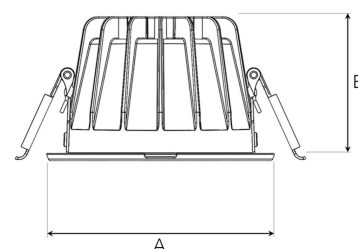

# TITAN MINI 1500, 930 (BBBL), FLOOD, GREY

ITAB

- ✓ Diskret og ren himling
- ✓ Tilgjengelig i forskjellige størrelser og lumenpakker
- ✓ Verktøyfri installasjon
- ✓ Tilgjengelig i hvit, svart og grå

## TECHNICAL SPECIFICATION

Product Code	308-502-30
Colour	Grey
Control	On/off
CRI light colour	930 (BBBL)
Delivered lumen output lm	1400
Driver	Stand alone, included
EEL	E
Light distribution	Flood
Lightsource	LED COB
Mains input voltage	220-240 V
Measurements A	102
Measurements B	65
Mounting	Recessed
Position	Fixed
Lifetime	L80 B10, 50.000h
Protection	IP 20, class III
Sawing instructions diameter	92
Start Time	Instant
System power W	12
Unit	mm
Weight	0,28

A= 102mm, B= 65mm

Spot	Medium	Flood	Wide Flood
16°	28°	40°	65°
m	m	m	m
1.0	1.0	1.0	1.0
2.0	2.0	2.0	2.0
3.0	3.0	3.0	3.0
0.28	0.50	0.73	1.28
0.56	1.00	1.46	2.56
0.83	1.51	2.18	3.84

92mm