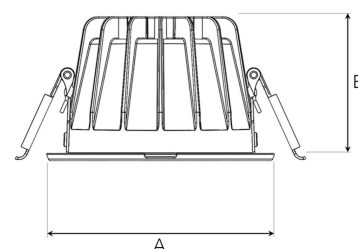

TITAN MINI 1500, 930 (BBBL), FLOOD, BLACK

ITAB

- ✓ Diskret og ren himling
- ✓ Tilgjengelig i forskjellige størrelser og lumenpakker
- ✓ Verktøyfri installasjon
- ✓ Tilgjengelig i hvit, svart og grå

TECHNICAL SPECIFICATION

Product Code	308-502-20
Colour	Black
Control	On/off
CRI light colour	930 (BBBL)
Delivered lumen output lm	1400
Driver	Stand alone, included
EEL	E
Light distribution	Flood
Lightsource	LED COB
Mains input voltage	220-240 V
Measurements A	102
Measurements B	65
Mounting	Recessed
Position	Fixed
Lifetime	L80 B10, 50.000h
Protection	IP 20, class III
Sawing instructions diameter	92
Start Time	Instant
System power W	12
Unit	mm
Weight	0,28

A= 102mm, B= 65mm

Spot	Medium	Flood	Wide Flood
16°	28°	40°	65°
φ	φ	φ	φ
1.0 0.28	1.0 0.50	1.0 0.73	1.0 1.28
2.0 0.56	2.0 1.00	2.0 1.46	2.0 2.56
3.0 0.83	3.0 1.51	3.0 2.18	3.0 3.84

92mm