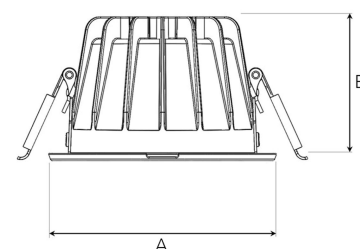

TITAN MINI 1500, 930 (BBBL), FLOOD, WHITE

ITAB

- ✓ Diskret og ren himling
- ✓ Tilgjengelig i forskjellige størrelser og lumenpakker
- ✓ Verktøyfri installasjon
- ✓ Tilgjengelig i hvit, svart og grå

TECHNICAL SPECIFICATION

Product Code	308-502-10
Colour	White
Control	On/off
CRI light colour	930 (BBBL)
Delivered lumen output lm	1400
Driver	Stand alone, included
EEL	E
Light distribution	Flood
Lightsource	LED COB
Mains input voltage	220-240 V
Measurements A	102
Measurements B	65
Mounting	Recessed
Position	Fixed
Lifetime	L80 B10, 50.000h
Protection	IP 20, class III
Sawing instructions diameter	92
Start Time	Instant
System power W	12
Unit	mm
Weight	0,28

A= 102mm, B= 65mm

Spot	Medium	Flood	Wide Flood
16°	28°	40°	65°
φ	φ	φ	φ
1.0	0.28	0.50	1.28
2.0	0.56	1.00	2.56
3.0	0.83	1.51	3.84

92mm