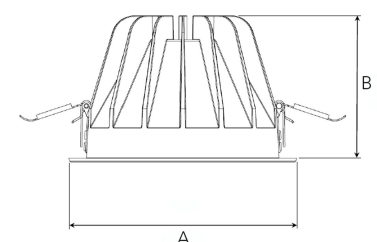

TECHNICAL SPECIFICATION

Product Code	284-532-10
Colour	White
Control	On/off
CRI light colour	930 (BBBL)
Delivered lumen output lm	1266
Driver	Stand alone, included
EEL	E
Light distribution	Flood
Lightsource	LED COB
Mains input voltage	220-240V
Measurements A	195
Measurements B	122
Mounting	Recessed
Position	Fixed
Lifetime	L80 B10 50.000h
Protection	IP 20, class III
Sawing instructions diameter	Ø178
Sawing instructions unit	mm
Start Time	Instant
System power W	9,3
Unit	mm
Weight	0,85

A= 195mm, B= 122mm

Spot	14°	Medium	26°	Flood	37°	Wide Flood	55°	
	m	ø	m	ø	m	ø	m	ø
1.0	0.24	0.47	0.68	1.05				
2.0	0.48	0.94	1.35	2.10				
3.0	0.72	1.41	2.03	3.15				

178mm