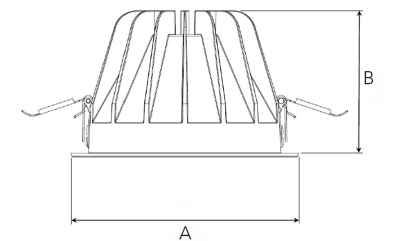

# TITAN XL 1500, 930, SPOT W/ GLASS, WHITE, H&M

ITAB

- ✓ Diskret og ren himling
- ✓ Lav blending, komfortabelt lys
- ✓ Tilgjengelig i forskjellige størrelser og lumpenpakker
- ✓ Verktøyfri installasjon
- ✓ Tilgjengelig i hvit, svart og grå

## TECHNICAL SPECIFICATION

Product Code	284-530-10
Colour	White
Control	On/off
CRI light colour	930 (BBBL)
Delivered lumen output lm	1266
Driver	Stand alone, included
EEL	E
Light distribution	Spot
Lightsource	LED COB
Mains input voltage	220-240V
Measurements A	195
Measurements B	122
Mounting	Recessed
Position	Fixed
Lifetime	L80 B10 50.000h
Protection	IP 20, class III
Sawing instructions diameter	Ø178
Sawing instructions unit	mm
Start Time	Instant
System power W	9,3
Unit	mm
Weight	0,85

A= 195mm, B= 122mm

Spot	14°	Medium	26°	Flood	37°	Wide Flood	55°
	ø	m	ø	m	ø	m	ø
1.0	0.24	1.0	0.47	1.0	0.68	1.0	1.05
2.0	0.48	2.0	0.94	2.0	1.35	2.0	2.10
3.0	0.72	3.0	1.41	3.0	2.03	3.0	3.15

178mm