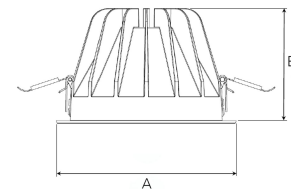

Titan XL 4000, 930 (BBBL), Wide Flood w/ glass, White

ITAB

- ✓ Diskret og ren himling
- ✓ Lav blanding, komfortabelt lys
- ✓ Tilgjengelig i forskjellige størrelser og lumpenpakker
- ✓ Verktøyfri installasjon
- ✓ Tilgjengelig i hvit, svart og grå

Technical specification

Product Code	284-503-10
Colour	White
Control	On/off
CRI light colour	930 (BBBL)
Delivered lumen output lm	3766
Driver	Stand alone, included
EEL	E
Light distribution	Wide flood
Lightsource	LED COB
Mains input voltage	220-240 V
Measurements A	195
Measurements B	122
Mounting	Recessed
Position	Fixed
Lifetime	L80 B10, 50.000h
Protection	IP 20, class III
Sawing instructions diameter	178
Start Time	Instant
System power W	30,1
Unit	mm
Weight	0,85

A= 195mm, B= 122mm

Spot	14°		Medium		26°		Flood		37°		Wide Flood		55°	
	m	ø	m	ø	m	ø	m	ø	m	ø	m	ø	m	ø
1.0	0.24		1.0	0.47	1.0	0.68	1.0	1.05	1.0	1.05	1.0	1.05	1.0	1.05
2.0	0.48		2.0	0.94	2.0	1.35	2.0	2.10	2.0	2.10	2.0	2.10	2.0	2.10
3.0	0.72		3.0	1.41	3.0	2.03	3.0	3.15	3.0	3.15	3.0	3.15	3.0	3.15