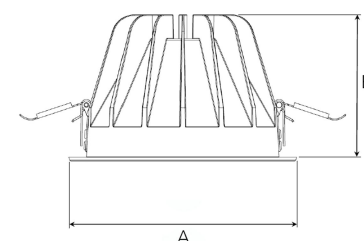

TITAN XL 5000, 930 (BBBL), SPOT W/ GLASS, GREY

ITAB

- ✓ Diskret og ren himling
- ✓ Lav blanding, komfortabelt lys
- ✓ Tilgjengelig i forskjellige størrelser og lumpenpakker
- ✓ Verktøyfri installasjon
- ✓ Tilgjengelig i hvit, svart og grå

TECHNICAL SPECIFICATION

Product Code	284-510-30
Colour	Grey
Control	On/off
CRI light colour	930 (BBBL)
Delivered lumen output lm	4584
Driver	Stand alone, included
EEL	E
Light distribution	Spot
Lightsource	LED COB
Mains input voltage	220-240 V
Measurements A	195
Measurements B	122
Mounting	Recessed
Position	Fixed
Lifetime	L80 B10, 50.000h
Protection	IP 20, class III
Sawing instructions diameter	178
Start Time	Instant
System power W	37,9
Unit	mm
Weight	0,85

A= 195mm, B= 122mm

Spot	Medium		Flood		Wide Flood	
	14°	26°	37°	55°	ø	
1.0	0.24	0.47	1.0	0.68	1.0	1.05
2.0	0.48	0.94	2.0	1.35	2.0	2.10
3.0	0.72	1.41	3.0	2.03	3.0	3.15

178mm