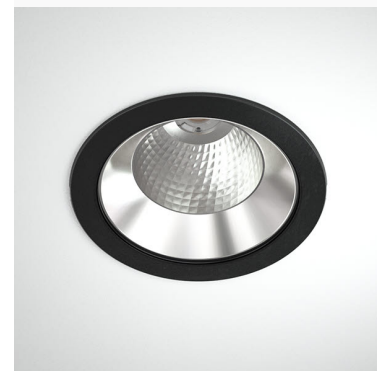

TITAN XL 5000, 930 (BBBL), SPOT W/ GLASS, GREY

ITAB

- ✓ Diskret og ren himling
- ✓ Lav blanding, komfortabelt lys
- ✓ Tilgjengelig i forskjellige størrelser og lumpenpakker
- ✓ Verktøyfri installasjon
- ✓ Tilgjengelig i hvit, svart og grå

TECHNICAL SPECIFICATION

Product Code	284-510-30
Colour	Grey
Control	On/off
CRI light colour	930 (BBBL)
Delivered lumen output lm	4584
Driver	Stand alone, included
EEL	E
Light distribution	Spot
Lightsource	LED COB
Mains input voltage	220-240 V
Measurements A	195
Measurements B	122
Mounting	Recessed
Position	Fixed
Lifetime	L80 B10, 50.000h
Protection	IP 20, class III
Sawing instructions diameter	178
Start Time	Instant
System power W	37,9
Unit	mm
Weight	0,85

A= 195mm, B= 122mm

Spot	Medium		Flood		Wide Flood	
	14°	26°	37°	55°	ø	
1.0	0.24	0.47	1.0	0.68	1.0	1.05
2.0	0.48	0.94	2.0	1.35	2.0	2.10
3.0	0.72	1.41	3.0	2.03	3.0	3.15

178mm