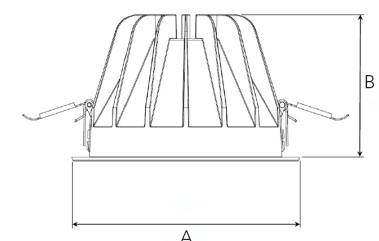

TITAN XL 5000, 930 (BBBL), SPOT W/ GLASS, BLACK ITAB

- ✓ Diskret og ren himling
- ✓ Lav blanding, komfortabelt lys
- ✓ Tilgjengelig i forskjellige størrelser og lumpenpakker
- ✓ Verktøyfri installasjon
- ✓ Tilgjengelig i hvit, svart og grå

A= 195mm, B= 122mm

Spot	Medium		Flood		Wide Flood	
	14°	26°	37°	55°	ø	
1.0	0.24	0.47	0.68	1.05		
2.0	0.48	0.94	1.35	2.10		
3.0	0.72	1.41	2.03	3.15		

178mm

TECHNICAL SPECIFICATION

Product Code	284-510-20
Colour	Black
Control	On/off
CRI light colour	930 (BBBL)
Delivered lumen output lm	4584
Driver	Stand alone, included
EEL	E
Light distribution	Spot
Lightsource	LED COB
Mains input voltage	220-240 V
Measurements A	195
Measurements B	122
Mounting	Recessed
Position	Fixed
Lifetime	L80 B10, 50.000h
Protection	IP 20, class III
Sawing instructions diameter	178
Start Time	Instant
System power W	37,9
Unit	mm
Weight	0,85