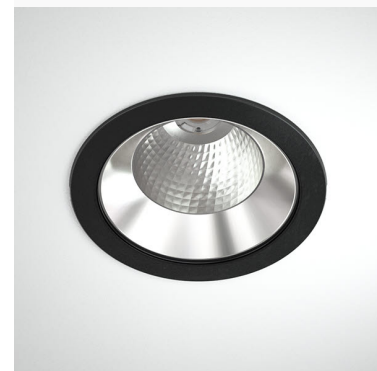

# TITAN XL 5000, 930 (BBBL), SPOT W/ GLASS, WHITE ITAB

- ✓ Diskret og ren himling
- ✓ Lav blanding, komfortabelt lys
- ✓ Tilgjengelig i forskjellige størrelser og lumpenpakker
- ✓ Verktøyfri installasjon
- ✓ Tilgjengelig i hvit, svart og grå

## TECHNICAL SPECIFICATION

Product Code	284-510-10
Colour	White
Control	On/off
CRI light colour	930 (BBBL)
Delivered lumen output lm	4584
Driver	Stand alone, included
EEL	E
Light distribution	Spot
Lightsource	LED COB
Mains input voltage	220-240 V
Measurements A	195
Measurements B	122
Mounting	Recessed
Position	Fixed
Lifetime	L80 B10, 50.000h
Protection	IP 20, class III
Sawing instructions diameter	178
Start Time	Instant
System power W	37,9
Unit	mm
Weight	0,85

A= 195mm, B= 122mm

Spot	Medium		Flood		Wide Flood	
	14°	26°	37°	55°	ø	
1.0	0.24	0.47	1.0	0.68	1.0	1.05
2.0	0.48	0.94	2.0	1.35	2.0	2.10
3.0	0.72	1.41	3.0	2.03	3.0	3.15

178mm