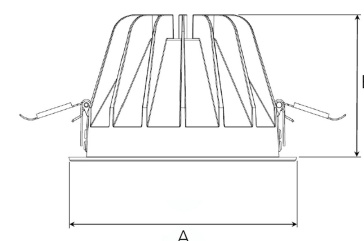

# TITAN XL 5000, 930 (BBBL), SPOT W/ GLASS, WHITE ITAB

- ✓ Diskret og ren himling
- ✓ Lav blanding, komfortabelt lys
- ✓ Tilgjengelig i forskjellige størrelser og lumpenpakker
- ✓ Verktøyfri installasjon
- ✓ Tilgjengelig i hvit, svart og grå

## TECHNICAL SPECIFICATION

Product Code	284-510-10
Colour	White
Control	On/off
CRI light colour	930 (BBBL)
Delivered lumen output lm	4584
Driver	Stand alone, included
EEL	E
Light distribution	Spot
Lightsource	LED COB
Mains input voltage	220-240 V
Measurements A	195
Measurements B	122
Mounting	Recessed
Position	Fixed
Lifetime	L80 B10, 50.000h
Protection	IP 20, class III
Sawing instructions diameter	178
Start Time	Instant
System power W	37,9
Unit	mm
Weight	0,85

A= 195mm, B= 122mm

Spot	Medium		Flood		Wide Flood	
	14°	26°	37°	55°	ø	
1.0	0.24	0.47	1.0	0.68	1.0	1.05
2.0	0.48	0.94	2.0	1.35	2.0	2.10
3.0	0.72	1.41	3.0	2.03	3.0	3.15

178mm