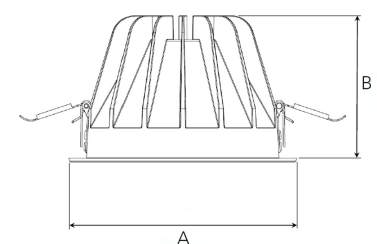

# TITAN XL 5000, 930 (BBBL), FLOOD W/ GLASS, GREY

ITAB

- ✓ Diskret og ren himling
- ✓ Lav blending, komfortabelt lys
- ✓ Tilgjengelig i forskjellige størrelser og lumpenpakker
- ✓ Verktøyfri installasjon
- ✓ Tilgjengelig i hvit, svart og grå

## TECHNICAL SPECIFICATION

Product Code	284-512-30
Colour	Grey
Control	On/off
CRI light colour	930 (BBBL)
Delivered lumen output lm	4584
Driver	Stand alone, included
EEL	E
Light distribution	Flood
Lightsource	LED COB
Mains input voltage	220-240 V
Measurements A	195
Measurements B	122
Mounting	Recessed
Position	Fixed
Lifetime	L80 B10, 50.000h
Protection	IP 20, class III
Sawing instructions diameter	178
Start Time	Instant
System power W	37,9
Unit	mm
Weight	0,85

A= 195mm, B= 122mm

Spot	14°	Medium	26°	Flood	37°	Wide Flood	55°	
	m	ø	m	ø	m	ø	m	ø
1.0	0.24	0.47	0.68	1.05				
2.0	0.48	0.94	1.35	2.10				
3.0	0.72	1.41	2.03	3.15				

178mm