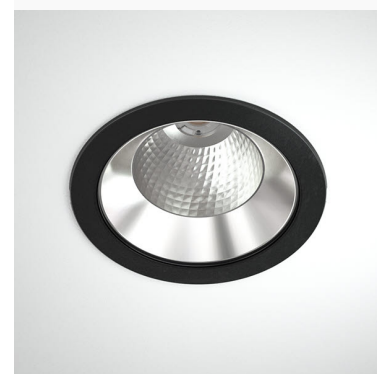

TITAN XL 5000, 930 (BBBL), FLOOD W/ GLASS, WHITE

ITAB

- ✓ Diskret og ren himling
- ✓ Lav blending, komfortabelt lys
- ✓ Tilgjengelig i forskjellige størrelser og lumpenpakker
- ✓ Verktøyfri installasjon
- ✓ Tilgjengelig i hvit, svart og grå

TECHNICAL SPECIFICATION

Product Code	284-512-10
Colour	White
Control	On/off
CRI light colour	930 (BBBL)
Delivered lumen output lm	4584
Driver	Stand alone, included
EEL	E
Light distribution	Flood
Lightsource	LED COB
Mains input voltage	220-240 V
Measurements A	195
Measurements B	122
Mounting	Recessed
Position	Fixed
Lifetime	L80 B10, 50.000h
Protection	IP 20, class III
Sawing instructions diameter	178
Start Time	Instant
System power W	37,9
Unit	mm
Weight	0,85