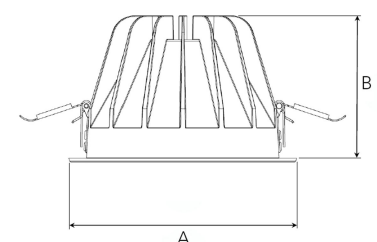

TITAN XL 5000, 930 (BBBL), FLOOD W/ GLASS, WHITE

ITAB

- ✓ Diskret og ren himling
- ✓ Lav blending, komfortabelt lys
- ✓ Tilgjengelig i forskjellige størrelser og lumpenpakker
- ✓ Verktøyfri installasjon
- ✓ Tilgjengelig i hvit, svart og grå

TECHNICAL SPECIFICATION

Product Code	284-512-10
Colour	White
Control	On/off
CRI light colour	930 (BBBL)
Delivered lumen output lm	4584
Driver	Stand alone, included
EEL	E
Light distribution	Flood
Lightsource	LED COB
Mains input voltage	220-240 V
Measurements A	195
Measurements B	122
Mounting	Recessed
Position	Fixed
Lifetime	L80 B10, 50.000h
Protection	IP 20, class III
Sawing instructions diameter	178
Start Time	Instant
System power W	37,9
Unit	mm
Weight	0,85

A= 195mm, B= 122mm

Spot	14°	Medium	26°	Flood	37°	Wide Flood	55°
	m	ø	m	ø	m	ø	m
1.0	0.24	0.47	0.68	1.05			
2.0	0.48	0.94	1.35	2.10			
3.0	0.72	1.41	2.03	3.15			

178mm