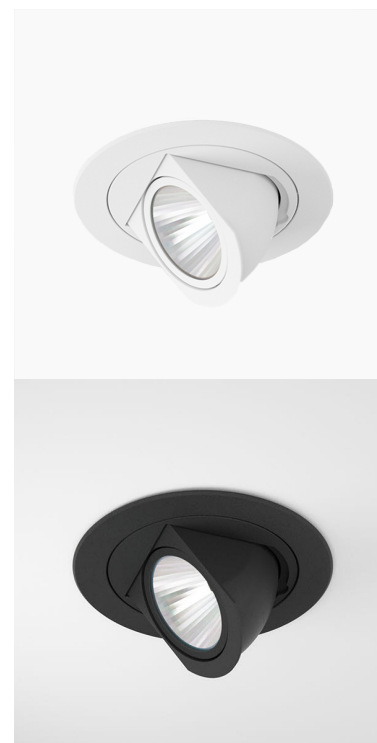

# ZIMLED 1200, 930 (BBBL), WIDE FLOOD W/ GLASS, GREY

ITAB

- ✓ Diskret og ren himling.
- ✓ Tilgjengelig i fire forskjellige fargetemperaturer
- ✓ Verktøyfri installasjon
- ✓ Tilgjengelig i hvit, svart og grå
- ✓ Enkel justering

## TECHNICAL SPECIFICATION

Product Code	303-503-30
Colour	Grey
Control	On/off
CRI light colour	930 (BBBL)
Delivered lumen output lm	1150
Driver	Stand alone, included
EEL	E
Light distribution	Wide flood
Lightsource	LED COB
Mains input voltage	220-240 V
Measurements A	118
Measurements B	56
Measurements C	61
Mounting	Recessed
Position	355°/80°
Lifetime	L80 B10, 50.000h
Protection	IP 20, class III
Sawing instructions diameter	108
Start Time	Instant
System power W	11
Unit	mm
Weight	0,2

A= 118mm, B= 56mm, C= 61mm

Spot	Medium	Flood	Wide Flood
15°	27°	36°	56°
m	ø	m	ø
1.0	0.26	1.0	0.47
2.0	0.53	2.0	0.95
3.0	0.79	3.0	1.42
1.0	0.65	1.0	1.30
2.0	1.30	2.0	2.12
3.0	1.95	3.0	3.18

108mm