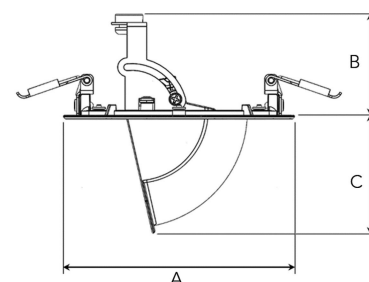

## TECHNICAL SPECIFICATION

Product Code	303-503-30
Colour	Grey
Control	On/off
CRI light colour	930 (BBBL)
Delivered lumen output lm	1150
Driver	Stand alone, included
EEL	E
Light distribution	Wide flood
Lightsource	LED COB
Mains input voltage	220-240 V
Measurements A	118
Measurements B	56
Measurements C	61
Mounting	Recessed
Position	355°/80°
Lifetime	L80 B10, 50.000h
Protection	IP 20, class III
Sawing instructions diameter	108
Start Time	Instant
System power W	11
Unit	mm
Weight	0,2

A= 118mm, B= 56mm, C= 61mm

Spot	Medium	Flood	Wide Flood
15°	27°	36°	56°
m	ø	m	ø
1.0	0.26	1.0	0.47
2.0	0.53	2.0	0.95
3.0	0.79	3.0	1.42
1.0	0.65	1.0	1.30
2.0	1.30	2.0	2.12
3.0	1.95	3.0	3.18

108mm