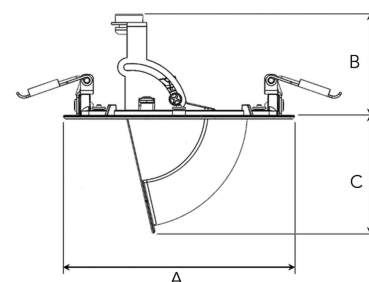

TECHNICAL SPECIFICATION

Product Code	303-503-20
Colour	Black
Control	On/off
CRI light colour	930 (BBBL)
Delivered lumen output lm	1150
Driver	Stand alone, included
EEL	E
Light distribution	Wide flood
Lightsource	LED COB
Mains input voltage	220-240 V
Measurements A	118
Measurements B	56
Measurements C	61
Mounting	Recessed
Position	355°/80°
Lifetime	L80 B10, 50.000h
Protection	IP 20, class III
Sawing instructions diameter	108
Start Time	Instant
System power W	11
Unit	mm
Weight	0,2

A= 118mm, B= 56mm, C= 61mm

Spot	Medium	Flood	Wide Flood
15°	27°	36°	56°
m	ø	m	ø
1.0	0.26	1.0	0.47
2.0	0.53	2.0	0.95
3.0	0.79	3.0	1.42
1.0	0.65	1.0	1.30
2.0	1.30	2.0	2.12
3.0	1.95	3.0	3.18

108mm