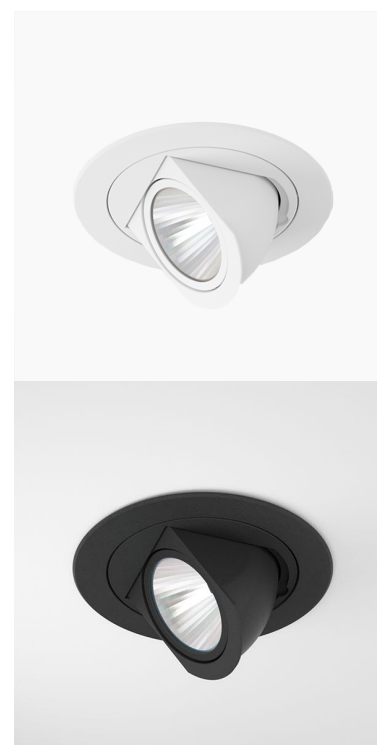

ZIMLED 1200, 930 (BBBL), WIDE FLOOD W/ GLASS, BLACK

ITAB

- ✓ Diskret og ren himling.
- ✓ Tilgjengelig i fire forskjellige fargetemperaturer
- ✓ Verktøyfri installasjon
- ✓ Tilgjengelig i hvit, svart og grå
- ✓ Enkel justering

TECHNICAL SPECIFICATION

Product Code	303-503-20
Colour	Black
Control	On/off
CRI light colour	930 (BBBL)
Delivered lumen output lm	1150
Driver	Stand alone, included
EEL	E
Light distribution	Wide flood
Lightsource	LED COB
Mains input voltage	220-240 V
Measurements A	118
Measurements B	56
Measurements C	61
Mounting	Recessed
Position	355°/80°
Lifetime	L80 B10, 50.000h
Protection	IP 20, class III
Sawing instructions diameter	108
Start Time	Instant
System power W	11
Unit	mm
Weight	0,2

A= 118mm, B= 56mm, C= 61mm

Spot	Medium	Flood	Wide Flood
15°	27°	36°	56°
m	ø	m	ø
1.0	0.26	1.0	0.47
2.0	0.53	2.0	0.95
3.0	0.79	3.0	1.42
1.0	0.65	1.0	1.30
2.0	1.30	2.0	2.12
3.0	1.95	3.0	3.18

108mm