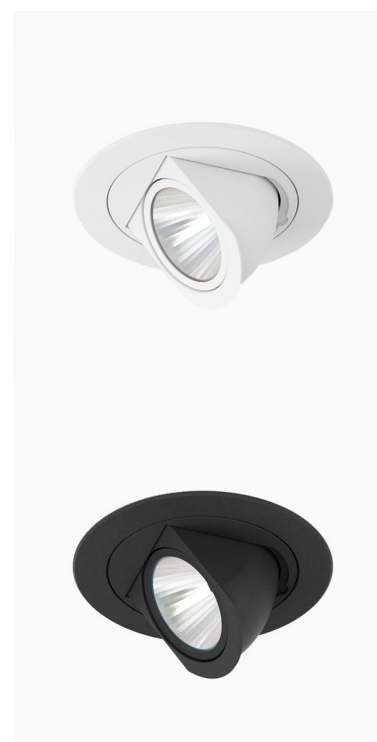

ZIMLED 1200, 930 (BBBL), WIDE FLOOD W/ GLASS, WHITE

ITAB

- ✓ Diskret og ren himling.
- ✓ Tilgjengelig i fire forskjellige fargetemperaturer
- ✓ Verktøyfri installasjon
- ✓ Tilgjengelig i hvit, svart og grå
- ✓ Enkel justering

TECHNICAL SPECIFICATION

Product Code	303-503-10
Colour	White
Control	On/off
CRI light colour	930 (BBBL)
Delivered lumen output lm	1150
Driver	Stand alone, included
EEL	E
Light distribution	Wide flood
Lightsource	LED COB
Mains input voltage	220-240 V
Measurements A	118
Measurements B	56
Measurements C	61
Mounting	Recessed
Position	355°/80°
Lifetime	L80 B10, 50.000h
Protection	IP 20, class III
Sawing instructions diameter	108
Start Time	Instant
System power W	11
Unit	mm
Weight	0,2

A= 118mm, B= 56mm, C= 61mm

Spot		Medium		Flood		Wide Flood	
15°		27°		36°		56°	
m	ø	m	ø	m	ø	m	ø
1.0	0.26	1.0	0.47	1.0	0.65	1.0	1.06
2.0	0.53	2.0	0.95	2.0	1.30	2.0	2.12
3.0	0.79	3.0	1.42	3.0	1.95	3.0	3.18

108mm