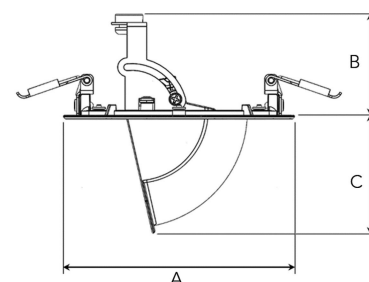

TECHNICAL SPECIFICATION

Product Code	303-503-10
Colour	White
Control	On/off
CRI light colour	930 (BBBL)
Delivered lumen output lm	1150
Driver	Stand alone, included
EEL	E
Light distribution	Wide flood
Lightsource	LED COB
Mains input voltage	220-240 V
Measurements A	118
Measurements B	56
Measurements C	61
Mounting	Recessed
Position	355°/80°
Lifetime	L80 B10, 50.000h
Protection	IP 20, class III
Sawing instructions diameter	108
Start Time	Instant
System power W	11
Unit	mm
Weight	0,2

A= 118mm, B= 56mm, C= 61mm

Spot		Medium		Flood		Wide Flood	
15°		27°		36°		56°	
m	ø	m	ø	m	ø	m	ø
1.0	0.26	1.0	0.47	1.0	0.65	1.0	1.06
2.0	0.53	2.0	0.95	2.0	1.30	2.0	2.12
3.0	0.79	3.0	1.42	3.0	1.95	3.0	3.18

108mm