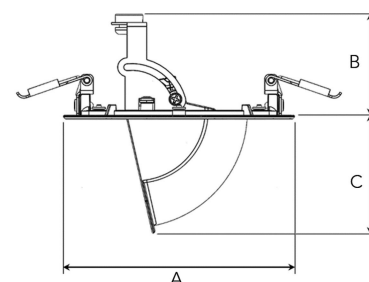

## TECHNICAL SPECIFICATION

Product Code	303-500-30
Colour	Grey
Control	On/off
CRI light colour	930 (BBBL)
Delivered lumen output lm	1150
Driver	Stand alone, included
EEL	E
Light distribution	Spot
Lightsource	LED COB
Mains input voltage	220-240 V
Measurements A	118
Measurements B	56
Measurements C	61
Mounting	Recessed
Position	355°/80°
Lifetime	L80 B10, 50.000h
Protection	IP 20, class III
Sawing instructions diameter	108
Start Time	Instant
System power W	11
Unit	mm
Weight	0,2

A= 118mm, B= 56mm, C= 61mm

Spot		Medium		Flood		Wide Flood	
15°		27°		36°		56°	
m	ø	m	ø	m	ø	m	ø
1.0	0.26	1.0	0.47	1.0	0.65	1.0	1.06
2.0	0.53	2.0	0.95	2.0	1.30	2.0	2.12
3.0	0.79	3.0	1.42	3.0	1.95	3.0	3.18

108mm