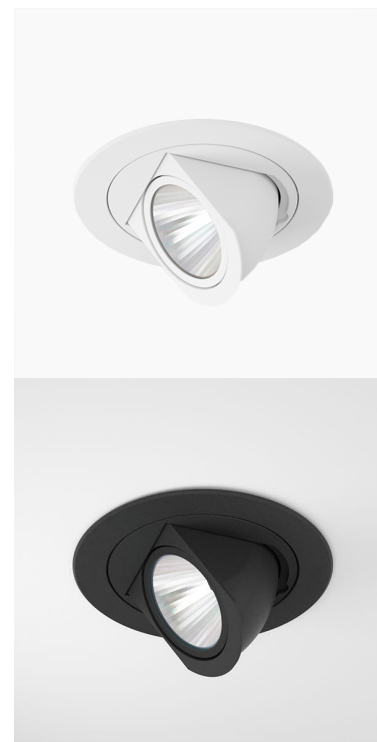

# ZIMLED 1200, 930 (BBBL), SPOT W/ GLASS, GREY

ITAB

- ✓ Diskret og ren himling.
- ✓ Tilgjengelig i fire forskjellige fargetemperaturer
- ✓ Verktøyfri installasjon
- ✓ Tilgjengelig i hvit, svart og grå
- ✓ Enkel justering

## TECHNICAL SPECIFICATION

Product Code	303-500-30
Colour	Grey
Control	On/off
CRI light colour	930 (BBBL)
Delivered lumen output lm	1150
Driver	Stand alone, included
EEL	E
Light distribution	Spot
Lightsource	LED COB
Mains input voltage	220-240 V
Measurements A	118
Measurements B	56
Measurements C	61
Mounting	Recessed
Position	355°/80°
Lifetime	L80 B10, 50.000h
Protection	IP 20, class III
Sawing instructions diameter	108
Start Time	Instant
System power W	11
Unit	mm
Weight	0,2

A= 118mm, B= 56mm, C= 61mm

Spot		Medium		Flood		Wide Flood	
15°		27°		36°		56°	
m	ø	m	ø	m	ø	m	ø
1.0	0.26	1.0	0.47	1.0	0.65	1.0	1.06
2.0	0.53	2.0	0.95	2.0	1.30	2.0	2.12
3.0	0.79	3.0	1.42	3.0	1.95	3.0	3.18

108mm