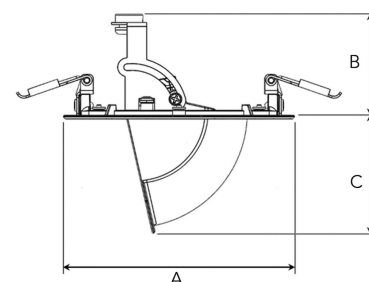

## TECHNICAL SPECIFICATION

Product Code	303-500-20
Colour	Black
Control	On/off
CRI light colour	930 (BBBL)
Delivered lumen output lm	1150
Driver	Stand alone, included
EEL	E
Light distribution	Spot
Lightsource	LED COB
Mains input voltage	220-240 V
Measurements A	118
Measurements B	56
Measurements C	61
Mounting	Recessed
Position	355°/80°
Lifetime	L80 B10, 50.000h
Protection	IP 20, class III
Sawing instructions diameter	108
Start Time	Instant
System power W	11
Unit	mm
Weight	0,2

A= 118mm, B= 56mm, C= 61mm

Spot	Medium	Flood	Wide Flood
15°	27°	36°	56°
m	ø	m	ø
1.0	0.26	1.0	0.47
2.0	0.53	2.0	0.95
3.0	0.79	3.0	1.42
1.0	0.65	1.0	1.06
2.0	1.30	2.0	2.12
3.0	1.95	3.0	3.18

108mm