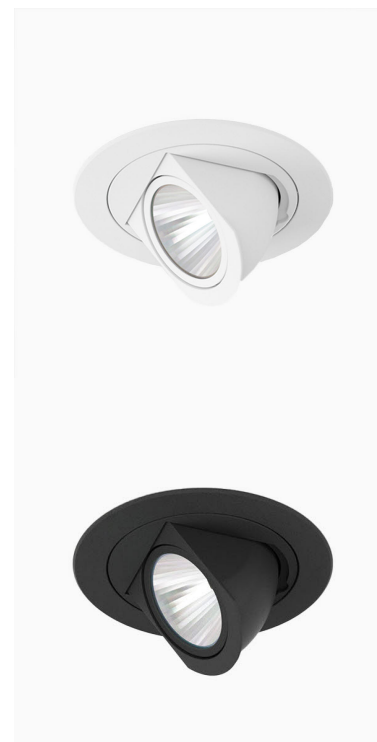

ZIMLED 1200, 930 (BBBL), SPOT W/ GLASS, BLACK

ITAB

- ✓ Diskret og ren himling.
- ✓ Tilgjengelig i fire forskjellige fargetemperaturer
- ✓ Verktøyfri installasjon
- ✓ Tilgjengelig i hvit, svart og grå
- ✓ Enkel justering

TECHNICAL SPECIFICATION

Product Code	303-500-20
Colour	Black
Control	On/off
CRI light colour	930 (BBBL)
Delivered lumen output lm	1150
Driver	Stand alone, included
EEL	E
Light distribution	Spot
Lightsource	LED COB
Mains input voltage	220-240 V
Measurements A	118
Measurements B	56
Measurements C	61
Mounting	Recessed
Position	355°/80°
Lifetime	L80 B10, 50.000h
Protection	IP 20, class III
Sawing instructions diameter	108
Start Time	Instant
System power W	11
Unit	mm
Weight	0,2

A= 118mm, B= 56mm, C= 61mm

Spot	Medium	Flood	Wide Flood
15°	27°	36°	56°
m	ø	m	ø
1.0	0.26	1.0	0.47
2.0	0.53	2.0	0.95
3.0	0.79	3.0	1.42
1.0	0.47	1.0	0.65
2.0	0.95	2.0	1.30
3.0	1.42	3.0	1.95
1.0	0.65	1.0	1.06
2.0	1.30	2.0	2.12
3.0	1.95	3.0	3.18

108mm