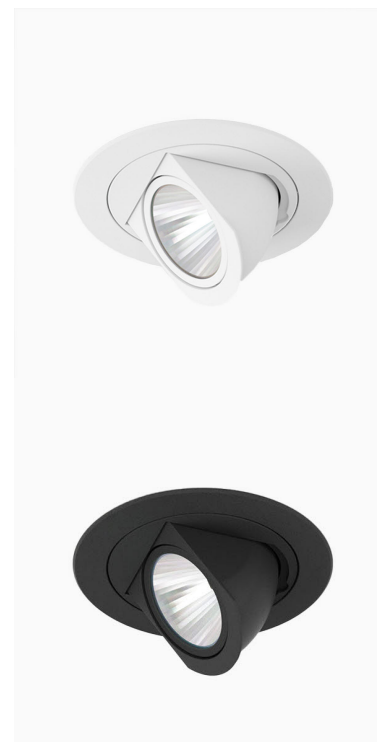

# ZIMLED 1200, 930 (BBBL), SPOT W/ GLASS, BLACK

ITAB

- ✓ Diskret og ren himling.
- ✓ Tilgjengelig i fire forskjellige fargetemperaturer
- ✓ Verktøyfri installasjon
- ✓ Tilgjengelig i hvit, svart og grå
- ✓ Enkel justering

## TECHNICAL SPECIFICATION

Product Code	303-500-20
Colour	Black
Control	On/off
CRI light colour	930 (BBBL)
Delivered lumen output lm	1150
Driver	Stand alone, included
EEL	E
Light distribution	Spot
Lightsource	LED COB
Mains input voltage	220-240 V
Measurements A	118
Measurements B	56
Measurements C	61
Mounting	Recessed
Position	355°/80°
Lifetime	L80 B10, 50.000h
Protection	IP 20, class III
Sawing instructions diameter	108
Start Time	Instant
System power W	11
Unit	mm
Weight	0,2

A= 118mm, B= 56mm, C= 61mm

Spot	Medium	Flood	Wide Flood
15°	27°	36°	56°
m	ø	m	ø
1.0	0.26	1.0	0.47
2.0	0.53	2.0	0.95
3.0	0.79	3.0	1.42
1.0	0.65	1.0	1.06
2.0	1.30	2.0	2.12
3.0	1.95	3.0	3.18

108mm