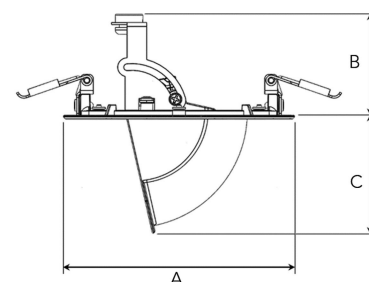

TECHNICAL SPECIFICATION

Product Code	303-500-20
Colour	Black
Control	On/off
CRI light colour	930 (BBBL)
Delivered lumen output lm	1150
Driver	Stand alone, included
EEL	E
Light distribution	Spot
Lightsource	LED COB
Mains input voltage	220-240 V
Measurements A	118
Measurements B	56
Measurements C	61
Mounting	Recessed
Position	355°/80°
Lifetime	L80 B10, 50.000h
Protection	IP 20, class III
Sawing instructions diameter	108
Start Time	Instant
System power W	11
Unit	mm
Weight	0,2

A= 118mm, B= 56mm, C= 61mm

Spot	Medium	Flood	Wide Flood
15°	27°	36°	56°
m	ø	m	ø
1.0	0.26	1.0	0.47
2.0	0.53	2.0	0.95
3.0	0.79	3.0	1.42
1.0	0.47	1.0	0.65
2.0	0.95	2.0	1.30
3.0	1.42	3.0	1.95
1.0	0.65	1.0	1.06
2.0	1.30	2.0	2.12
3.0	1.95	3.0	3.18

108mm