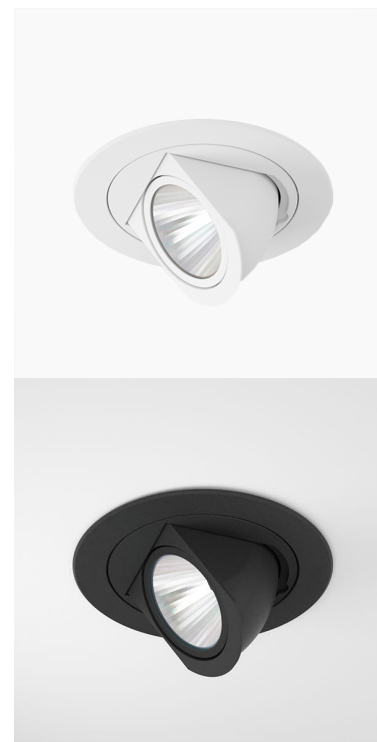

ZIMLED 1200, 930 (BBBL), SPOT W/ GLASS, WHITE

ITAB

- ✓ Diskret og ren himling.
- ✓ Tilgjengelig i fire forskjellige fargetemperaturer
- ✓ Verktøyfri installasjon
- ✓ Tilgjengelig i hvit, svart og grå
- ✓ Enkel justering

TECHNICAL SPECIFICATION

Product Code	303-500-10
Colour	White
Control	On/off
CRI light colour	930 (BBBL)
Delivered lumen output lm	1150
Driver	Stand alone, included
EEL	E
Light distribution	Spot
Lightsource	LED COB
Mains input voltage	220-240 V
Measurements A	118
Measurements B	56
Measurements C	61
Mounting	Recessed
Position	355°/80°
Lifetime	L80 B10, 50.000h
Protection	IP 20, class III
Sawing instructions diameter	108
Start Time	Instant
System power W	11
Unit	mm
Weight	0,2

A= 118mm, B= 56mm, C= 61mm

Spot		Medium		Flood		Wide Flood	
15°		27°		36°		56°	
m	ø	m	ø	m	ø	m	ø
1.0	0.26	1.0	0.47	1.0	0.65	1.0	1.06
2.0	0.53	2.0	0.95	2.0	1.30	2.0	2.12
3.0	0.79	3.0	1.42	3.0	1.95	3.0	3.18

108mm