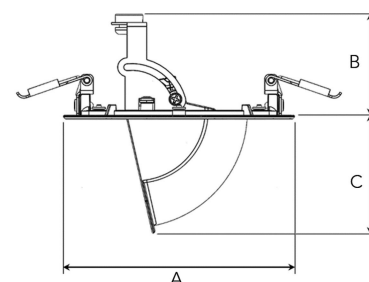

TECHNICAL SPECIFICATION

Product Code	303-500-10
Colour	White
Control	On/off
CRI light colour	930 (BBBL)
Delivered lumen output lm	1150
Driver	Stand alone, included
EEL	E
Light distribution	Spot
Lightsource	LED COB
Mains input voltage	220-240 V
Measurements A	118
Measurements B	56
Measurements C	61
Mounting	Recessed
Position	355°/80°
Lifetime	L80 B10, 50.000h
Protection	IP 20, class III
Sawing instructions diameter	108
Start Time	Instant
System power W	11
Unit	mm
Weight	0,2

A= 118mm, B= 56mm, C= 61mm

Spot		Medium		Flood		Wide Flood	
15°		27°		36°		56°	
m	ø	m	ø	m	ø	m	ø
1.0	0.26	1.0	0.47	1.0	0.65	1.0	1.06
2.0	0.53	2.0	0.95	2.0	1.30	2.0	2.12
3.0	0.79	3.0	1.42	3.0	1.95	3.0	3.18

108mm