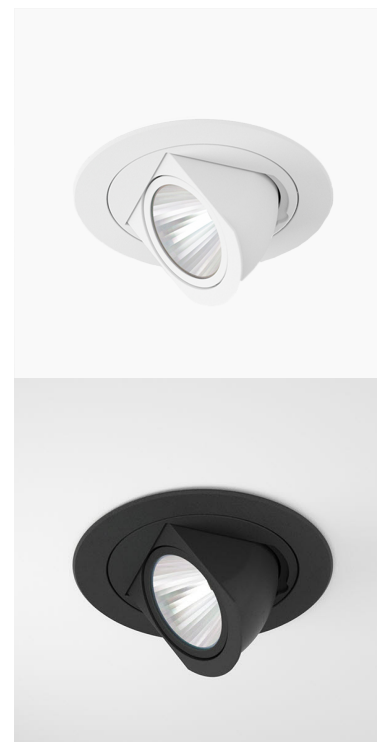

ZIMLED 1200, 930 (BBBL), MEDIUM W/ GLASS, GREY ITAB

- ✓ Diskret og ren himling.
- ✓ Tilgjengelig i fire forskjellige fargetemperaturer
- ✓ Verktøyfri installasjon
- ✓ Tilgjengelig i hvit, svart og grå
- ✓ Enkel justering

TECHNICAL SPECIFICATION

Product Code	303-501-30
Colour	Grey
Control	On/off
CRI light colour	930 (BBBL)
Delivered lumen output lm	1150
Driver	Stand alone, included
EEL	E
Light distribution	Medium
Lightsource	LED COB
Mains input voltage	220-240 V
Measurements A	118
Measurements B	56
Measurements C	61
Mounting	Recessed
Position	355°/80°
Lifetime	L80 B10, 50.000h
Protection	IP 20, class III
Sawing instructions diameter	108
Start Time	Instant
System power W	11
Unit	mm
Weight	0,2

A= 118mm, B= 56mm, C= 61mm

Spot		Medium		Flood		Wide Flood	
15°		27°		36°		56°	
m	ø	m	ø	m	ø	m	ø
1.0	0.26	1.0	0.47	1.0	0.65	1.0	1.06
2.0	0.53	2.0	0.95	2.0	1.30	2.0	2.12
3.0	0.79	3.0	1.42	3.0	1.95	3.0	3.18

108mm