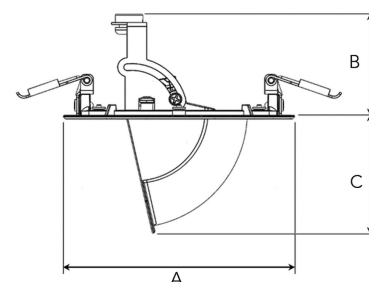

TECHNICAL SPECIFICATION

Product Code	303-501-30
Colour	Grey
Control	On/off
CRI light colour	930 (BBBL)
Delivered lumen output lm	1150
Driver	Stand alone, included
EEL	E
Light distribution	Medium
Lightsource	LED COB
Mains input voltage	220-240 V
Measurements A	118
Measurements B	56
Measurements C	61
Mounting	Recessed
Position	355°/80°
Lifetime	L80 B10, 50.000h
Protection	IP 20, class III
Sawing instructions diameter	108
Start Time	Instant
System power W	11
Unit	mm
Weight	0,2

A= 118mm, B= 56mm, C= 61mm

Spot		Medium		Flood		Wide Flood	
15°		27°		36°		56°	
m	ø	m	ø	m	ø	m	ø
1.0	0.26	1.0	0.47	1.0	0.65	1.0	1.06
2.0	0.53	2.0	0.95	2.0	1.30	2.0	2.12
3.0	0.79	3.0	1.42	3.0	1.95	3.0	3.18

108mm