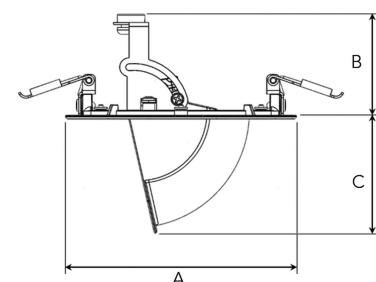

TECHNICAL SPECIFICATION

Product Code	303-501-20
Colour	Black
Control	On/off
CRI light colour	930 (BBBL)
Delivered lumen output lm	1150
Driver	Stand alone, included
EEL	E
Light distribution	Medium
Lightsource	LED COB
Mains input voltage	220-240 V
Measurements A	118
Measurements B	56
Measurements C	61
Mounting	Recessed
Position	355°/80°
Lifetime	L80 B10, 50.000h
Protection	IP 20, class III
Sawing instructions diameter	108
Start Time	Instant
System power W	11
Unit	mm
Weight	0,2

A= 118mm, B= 56mm, C= 61mm

Spot	Medium	Flood	Wide Flood
15°	27°	36°	56°
m	ø	m	ø
1.0	0.26	1.0	0.47
2.0	0.53	2.0	0.95
3.0	0.79	3.0	1.42
1.0	0.65	1.0	1.06
2.0	1.30	2.0	2.12
3.0	1.95	3.0	3.18

108mm