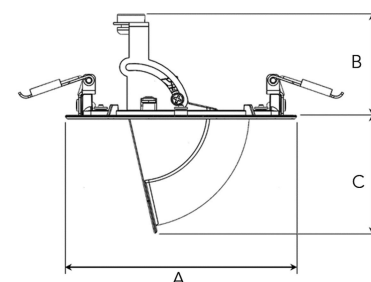

## TECHNICAL SPECIFICATION

Product Code	303-501-20
Colour	Black
Control	On/off
CRI light colour	930 (BBBL)
Delivered lumen output lm	1150
Driver	Stand alone, included
EEL	E
Light distribution	Medium
Lightsource	LED COB
Mains input voltage	220-240 V
Measurements A	118
Measurements B	56
Measurements C	61
Mounting	Recessed
Position	355°/80°
Lifetime	L80 B10, 50.000h
Protection	IP 20, class III
Sawing instructions diameter	108
Start Time	Instant
System power W	11
Unit	mm
Weight	0,2

A= 118mm, B= 56mm, C= 61mm

Spot		Medium		Flood		Wide Flood	
15°		27°		36°		56°	
m	ø	m	ø	m	ø	m	ø
1.0	0.26	1.0	0.47	1.0	0.65	1.0	1.06
2.0	0.53	2.0	0.95	2.0	1.30	2.0	2.12
3.0	0.79	3.0	1.42	3.0	1.95	3.0	3.18

108mm