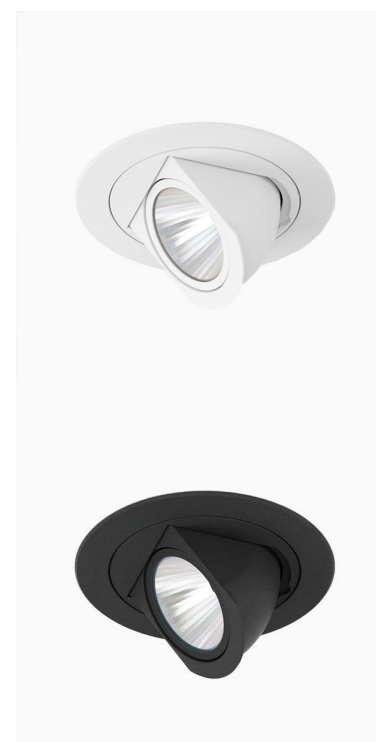

ZIMLED 1200, 930 (BBBL), MEDIUM W/ GLASS, BLACK

- ✓ Diskret og ren himling.
- ✓ Tilgjengelig i fire forskjellige fargetemperaturer
- ✓ Verktøyfri installasjon
- ✓ Tilgjengelig i hvit, svart og grå
- ✓ Enkel justering

TECHNICAL SPECIFICATION

Product Code	303-501-20
Colour	Black
Control	On/off
CRI light colour	930 (BBBL)
Delivered lumen output lm	1150
Driver	Stand alone, included
EEL	E
Light distribution	Medium
Lightsource	LED COB
Mains input voltage	220-240 V
Measurements A	118
Measurements B	56
Measurements C	61
Mounting	Recessed
Position	355°/80°
Lifetime	L80 B10, 50.000h
Protection	IP 20, class III
Sawing instructions diameter	108
Start Time	Instant
System power W	11
Unit	mm
Weight	0,2

A= 118mm, B= 56mm, C= 61mm

Spot	Medium	Flood	Wide Flood
15°	27°	36°	56°
m	ø	m	ø
1.0	0.26	1.0	0.47
2.0	0.53	2.0	0.95
3.0	0.79	3.0	1.42
1.0	0.65	1.0	1.06
2.0	1.30	2.0	2.12
3.0	1.95	3.0	3.18

108mm