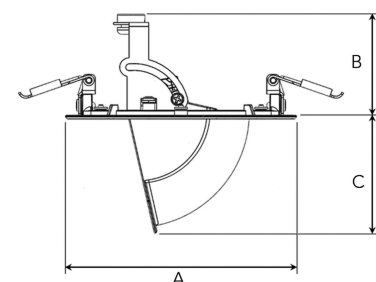

TECHNICAL SPECIFICATION

Product Code	303-501-10
Colour	White
Control	On/off
CRI light colour	930 (BBBL)
Delivered lumen output lm	1150
Driver	Stand alone, included
EEL	E
Light distribution	Medium
Lightsource	LED COB
Mains input voltage	220-240 V
Measurements A	118
Measurements B	56
Measurements C	61
Mounting	Recessed
Position	355°/80°
Lifetime	L80 B10, 50.000h
Protection	IP 20, class III
Sawing instructions diameter	108
Start Time	Instant
System power W	11
Unit	mm
Weight	0,2

A= 118mm, B= 56mm, C= 61mm

Spot	Medium	Flood	Wide Flood
15°	27°	36°	56°
m	ø	m	ø
1.0	0.26	1.0	0.47
2.0	0.53	2.0	0.95
3.0	0.79	3.0	1.42
1.0	0.65	1.0	1.06
2.0	1.30	2.0	2.12
3.0	1.95	3.0	3.18

108mm