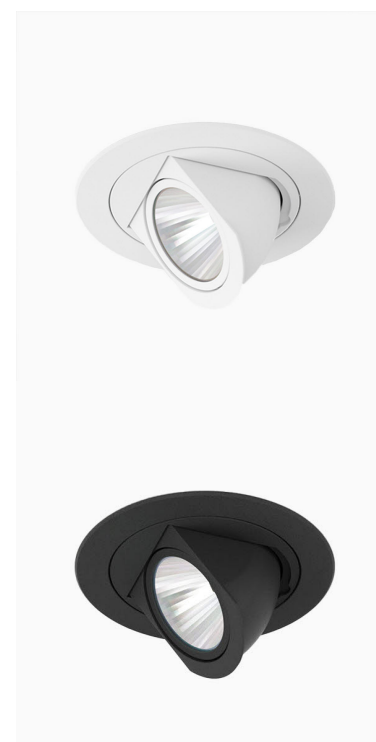

ZIMLED 1200, 930 (BBBL), MEDIUM W/ GLASS, WHITE

- ✓ Diskret og ren himling.
- ✓ Tilgjengelig i fire forskjellige fargetemperaturer
- ✓ Verktøyfri installasjon
- ✓ Tilgjengelig i hvit, svart og grå
- ✓ Enkel justering

TECHNICAL SPECIFICATION

Product Code	303-501-10
Colour	White
Control	On/off
CRI light colour	930 (BBBL)
Delivered lumen output lm	1150
Driver	Stand alone, included
EEL	E
Light distribution	Medium
Lightsource	LED COB
Mains input voltage	220-240 V
Measurements A	118
Measurements B	56
Measurements C	61
Mounting	Recessed
Position	355°/80°
Lifetime	L80 B10, 50.000h
Protection	IP 20, class III
Sawing instructions diameter	108
Start Time	Instant
System power W	11
Unit	mm
Weight	0,2

A= 118mm, B= 56mm, C= 61mm

Spot	Medium	Flood	Wide Flood
15°	27°	36°	56°
m	ø	m	ø
1.0	0.26	1.0	0.47
2.0	0.53	2.0	0.95
3.0	0.79	3.0	1.42
1.0	0.65	1.0	1.06
2.0	1.30	2.0	2.12
3.0	1.95	3.0	3.18

108mm