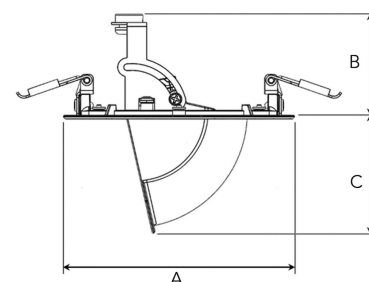

## TECHNICAL SPECIFICATION

Product Code	303-502-30
Colour	Grey
Control	On/off
CRI light colour	930 (BBBL)
Delivered lumen output lm	1150
Driver	Stand alone, included
EEL	E
Light distribution	Flood
Lightsource	LED COB
Mains input voltage	220-240 V
Measurements A	118
Measurements B	56
Measurements C	61
Mounting	Recessed
Position	355°/80°
Lifetime	L80 B10, 50.000h
Protection	IP 20, class III
Sawing instructions diameter	108
Start Time	Instant
System power W	11
Unit	mm
Weight	0,2

A= 118mm, B= 56mm, C= 61mm

Spot	Medium	Flood	Wide Flood
15°	27°	36°	56°
m	ø	m	ø
1.0	0.26	1.0	0.47
2.0	0.53	2.0	0.95
3.0	0.79	3.0	1.42
1.0	0.65	1.0	1.06
2.0	1.30	2.0	2.12
3.0	1.95	3.0	3.18

108mm