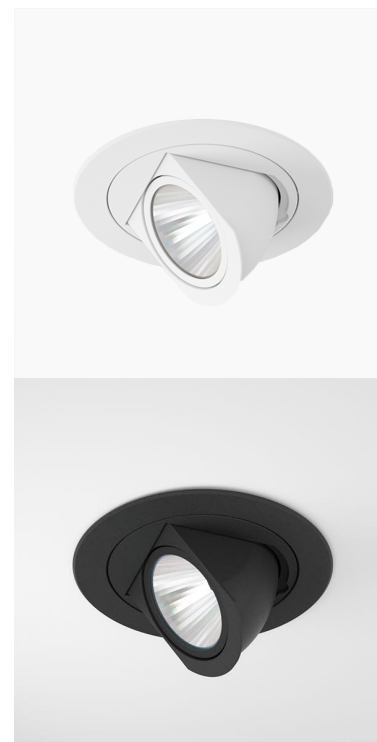

# ZIMLED 1200, 930 (BBBL), FLOOD W/ GLASS, GREY

ITAB

- ✓ Diskret og ren himling.
- ✓ Tilgjengelig i fire forskjellige fargetemperaturer
- ✓ Verktøyfri installasjon
- ✓ Tilgjengelig i hvit, svart og grå
- ✓ Enkel justering

## TECHNICAL SPECIFICATION

Product Code	303-502-30
Colour	Grey
Control	On/off
CRI light colour	930 (BBBL)
Delivered lumen output lm	1150
Driver	Stand alone, included
EEL	E
Light distribution	Flood
Lightsource	LED COB
Mains input voltage	220-240 V
Measurements A	118
Measurements B	56
Measurements C	61
Mounting	Recessed
Position	355°/80°
Lifetime	L80 B10, 50.000h
Protection	IP 20, class III
Sawing instructions diameter	108
Start Time	Instant
System power W	11
Unit	mm
Weight	0,2

A= 118mm, B= 56mm, C= 61mm

Spot	Medium	Flood	Wide Flood
15°	27°	36°	56°
m	ø	m	ø
1.0	0.26	1.0	0.47
2.0	0.53	2.0	0.95
3.0	0.79	3.0	1.42
1.0	0.65	1.0	1.06
2.0	1.30	2.0	2.12
3.0	1.95	3.0	3.18

108mm