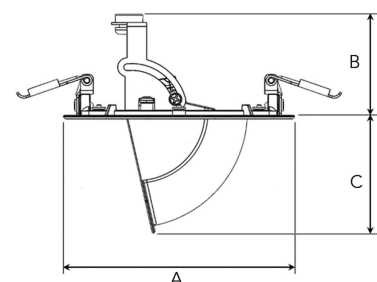

## TECHNICAL SPECIFICATION

Product Code	303-502-20
Colour	Black
Control	On/off
CRI light colour	930 (BBBL)
Delivered lumen output lm	1150
Driver	Stand alone, included
EEL	E
Light distribution	Flood
Lightsource	LED COB
Mains input voltage	220-240 V
Measurements A	118
Measurements B	56
Measurements C	61
Mounting	Recessed
Position	355°/80°
Lifetime	L80 B10, 50.000h
Protection	IP 20, class III
Sawing instructions diameter	108
Start Time	Instant
System power W	11
Unit	mm
Weight	0,2

A= 118mm, B= 56mm, C= 61mm

Spot	15°	Medium	27°	Flood	36°	Wide Flood	56°
	m	ø	m	ø	m	ø	m
1.0	0.26	1.0	0.47	1.0	0.65	1.0	1.06
2.0	0.53	2.0	0.95	2.0	1.30	2.0	2.12
3.0	0.79	3.0	1.42	3.0	1.95	3.0	3.18

108mm