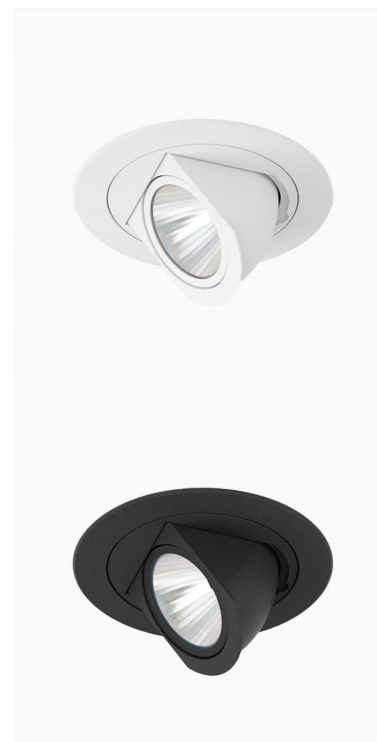

# ZIMLED 1200, 930 (BBBL), FLOOD W/ GLASS, BLACK ITAB

- ✓ Diskret og ren himling.
- ✓ Tilgjengelig i fire forskjellige fargetemperaturer
- ✓ Verktøyfri installasjon
- ✓ Tilgjengelig i hvit, svart og grå
- ✓ Enkel justering

## TECHNICAL SPECIFICATION

Product Code	303-502-20
Colour	Black
Control	On/off
CRI light colour	930 (BBBL)
Delivered lumen output lm	1150
Driver	Stand alone, included
EEL	E
Light distribution	Flood
Lightsource	LED COB
Mains input voltage	220-240 V
Measurements A	118
Measurements B	56
Measurements C	61
Mounting	Recessed
Position	355°/80°
Lifetime	L80 B10, 50.000h
Protection	IP 20, class III
Sawing instructions diameter	108
Start Time	Instant
System power W	11
Unit	mm
Weight	0,2

A= 118mm, B= 56mm, C= 61mm

Spot	15°	Medium	27°	Flood	36°	Wide Flood	56°
	m	ø	m	ø	m	ø	m
1.0	0.26	1.0	0.47	1.0	0.65	1.0	1.06
2.0	0.53	2.0	0.95	2.0	1.30	2.0	2.12
3.0	0.79	3.0	1.42	3.0	1.95	3.0	3.18

108mm