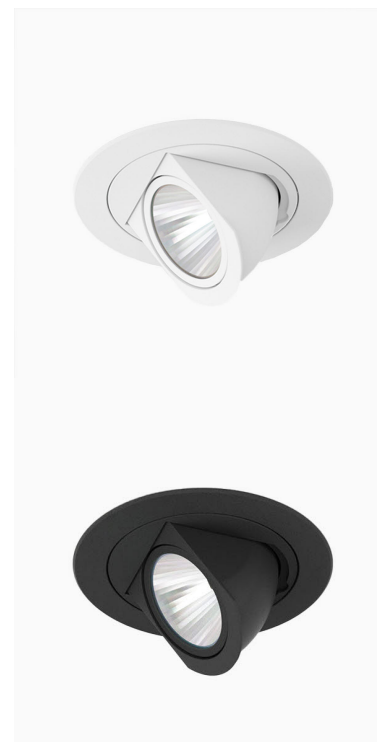

# ZIMLED 1200, 930 (BBBL), FLOOD W/ GLASS, BLACK ITAB

- ✓ Diskret og ren himling.
- ✓ Tilgjengelig i fire forskjellige fargetemperaturer
- ✓ Verktøyfri installasjon
- ✓ Tilgjengelig i hvit, svart og grå
- ✓ Enkel justering

## TECHNICAL SPECIFICATION

Product Code	303-502-20
Colour	Black
Control	On/off
CRI light colour	930 (BBBL)
Delivered lumen output lm	1150
Driver	Stand alone, included
EEL	E
Light distribution	Flood
Lightsource	LED COB
Mains input voltage	220-240 V
Measurements A	118
Measurements B	56
Measurements C	61
Mounting	Recessed
Position	355°/80°
Lifetime	L80 B10, 50.000h
Protection	IP 20, class III
Sawing instructions diameter	108
Start Time	Instant
System power W	11
Unit	mm
Weight	0,2

A= 118mm, B= 56mm, C= 61mm

Spot	Medium	Flood	Wide Flood
15°	27°	36°	56°
m	ø	m	ø
1.0	0.26	1.0	0.47
2.0	0.53	2.0	0.95
3.0	0.79	3.0	1.42
1.0	0.65	1.0	1.06
2.0	1.30	2.0	2.12
3.0	1.95	3.0	3.18

108mm