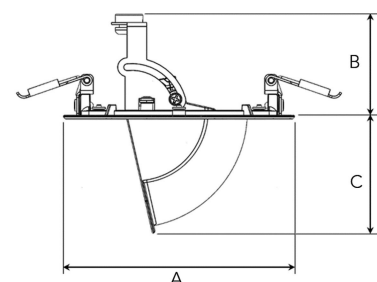

## TECHNICAL SPECIFICATION

Product Code	303-502-20
Colour	Black
Control	On/off
CRI light colour	930 (BBBL)
Delivered lumen output lm	1150
Driver	Stand alone, included
EEL	E
Light distribution	Flood
Lightsource	LED COB
Mains input voltage	220-240 V
Measurements A	118
Measurements B	56
Measurements C	61
Mounting	Recessed
Position	355°/80°
Lifetime	L80 B10, 50.000h
Protection	IP 20, class III
Sawing instructions diameter	108
Start Time	Instant
System power W	11
Unit	mm
Weight	0,2

A= 118mm, B= 56mm, C= 61mm

Spot	Medium	Flood	Wide Flood
15°	27°	36°	56°
m	ø	m	ø
1.0	0.26	1.0	0.47
2.0	0.53	2.0	0.95
3.0	0.79	3.0	1.42
1.0	0.65	1.0	1.06
2.0	1.30	2.0	2.12
3.0	1.95	3.0	3.18

108mm