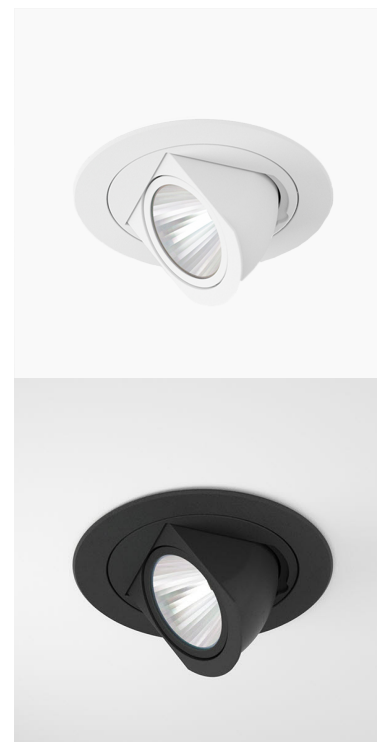

ZIMLED 1200, 930 (BBBL), FLOOD W/ GLASS, WHITE ITAB

- ✓ Diskret og ren himling.
- ✓ Tilgjengelig i fire forskjellige fargetemperaturer
- ✓ Verktøyfri installasjon
- ✓ Tilgjengelig i hvit, svart og grå
- ✓ Enkel justering

TECHNICAL SPECIFICATION

Product Code	303-502-10
Colour	White
Control	On/off
CRI light colour	930 (BBBL)
Delivered lumen output lm	1150
Driver	Stand alone, included
EEL	E
Light distribution	Flood
Lightsource	LED COB
Mains input voltage	220-240 V
Measurements A	118
Measurements B	56
Measurements C	61
Mounting	Recessed
Position	355°/80°
Lifetime	L80 B10, 50.000h
Protection	IP 20, class III
Sawing instructions diameter	108
Start Time	Instant
System power W	11
Unit	mm
Weight	0,2

A= 118mm, B= 56mm, C= 61mm

Spot	Medium	Flood	Wide Flood
15°	27°	36°	56°
m	ø	m	ø
1.0	0.26	1.0	0.47
2.0	0.53	2.0	0.95
3.0	0.79	3.0	1.42
1.0	0.65	1.0	1.06
2.0	1.30	2.0	2.12
3.0	1.95	3.0	3.18

108mm