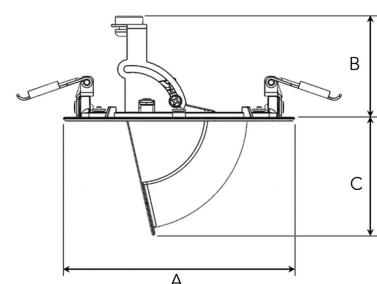

TECHNICAL SPECIFICATION

Product Code	303-502-10
Colour	White
Control	On/off
CRI light colour	930 (BBBL)
Delivered lumen output lm	1150
Driver	Stand alone, included
EEL	E
Light distribution	Flood
Lightsource	LED COB
Mains input voltage	220-240 V
Measurements A	118
Measurements B	56
Measurements C	61
Mounting	Recessed
Position	355°/80°
Lifetime	L80 B10, 50.000h
Protection	IP 20, class III
Sawing instructions diameter	108
Start Time	Instant
System power W	11
Unit	mm
Weight	0,2

A= 118mm, B= 56mm, C= 61mm

Spot	Medium	Flood	Wide Flood
15°	27°	36°	56°
m	ø	m	ø
1.0	0.26	1.0	0.47
2.0	0.53	2.0	0.95
3.0	0.79	3.0	1.42
1.0	0.65	1.0	1.06
2.0	1.30	2.0	2.12
3.0	1.95	3.0	3.18

108mm