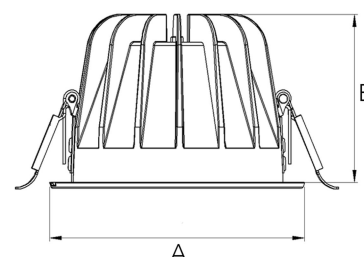

TITAN 4000, 930 (BBBL), SPOT, BLACK

ITAB

- ✓ Diskret och rent tak
- ✓ Finns i olika storlekar och lumenpaket
- ✓ Verktygsfri installation
- ✓ Finns i vitt, svart och grått

TECHNICAL SPECIFICATION

Product Code	271-510-20
Colour	Black
Control	On/off
CRI light colour	930 (BBBL)
Delivered lumen output lm	3780
Driver	Stand alone, included
EEL	E
Light distribution	Spot
Lightsource	LED COB
Mains input voltage	220-240 V
Measurements A	144
Measurements B	90
Mounting	Recessed
Position	Fixed
Lifetime	L80 B10, 50.000h
Protection	IP20/IP44 with front glass. IP20 without front glass
Sawing instructions diameter	128
Start Time	Instant
System power W	32,8
Unit	mm
Weight	0,55

A= 144mm, B= 90mm

Spot	Medium		Flood		Wide Flood		
	14°	26°	37°	55°			
m	ø	m	ø	m	ø	m	ø
1.0	0.24	1.0	0.47	1.0	0.68	1.0	1.05
2.0	0.48	2.0	0.94	2.0	1.35	2.0	2.10
3.0	0.72	3.0	1.41	3.0	2.03	3.0	3.15

128mm