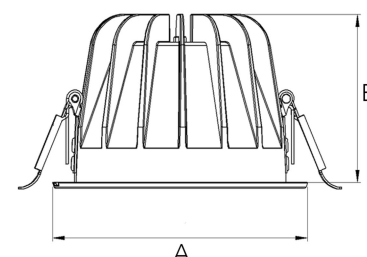

TITAN 4000, 930 (BBBL), SPOT, WHITE

ITAB

- ✓ Diskret och rent tak
- ✓ Finns i olika storlekar och lumenpaket
- ✓ Verktygsfri installation
- ✓ Finns i vitt, svart och grått

TECHNICAL SPECIFICATION

| | |
|------------------------------|--|
| Product Code | 271-510-10 |
| Colour | White |
| Control | On/off |
| CRI light colour | 930 (BBBL) |
| Delivered lumen output lm | 3780 |
| Driver | Stand alone, included |
| EEL | E |
| Light distribution | Spot |
| Lightsource | LED COB |
| Mains input voltage | 220-240 V |
| Measurements A | 144 |
| Measurements B | 90 |
| Mounting | Recessed |
| Position | Fixed |
| Lifetime | L80 B10, 50.000h |
| Protection | IP20/IP44 with front glass. IP20 without front glass |
| Sawing instructions diameter | 128 |
| Start Time | Instant |
| System power W | 32,8 |
| Unit | mm |
| Weight | 0,55 |

A= 144mm, B= 90mm

| Spot | Medium | | Flood | | Wide Flood | | |
|------|--------|-----|-------|-----|------------|-----|------|
| | 14° | 26° | 37° | 55° | | | |
| m | ø | m | ø | m | ø | m | ø |
| 1.0 | 0.24 | 1.0 | 0.47 | 1.0 | 0.68 | 1.0 | 1.05 |
| 2.0 | 0.48 | 2.0 | 0.94 | 2.0 | 1.35 | 2.0 | 2.10 |
| 3.0 | 0.72 | 3.0 | 1.41 | 3.0 | 2.03 | 3.0 | 3.15 |

128mm