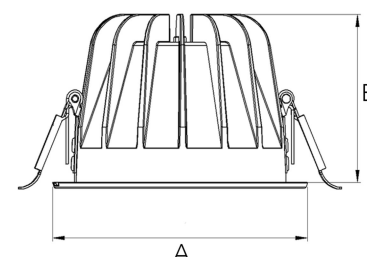

TITAN 3000, 930 (BBBL), SPOT, GREY

ITAB

- ✓ Diskret och rent tak
- ✓ Finns i olika storlekar och lumenpaket
- ✓ Verktygsfri installation
- ✓ Finns i vitt, svart och grått

TECHNICAL SPECIFICATION

Product Code	271-500-30
Colour	Grey
Control	On/off
CRI light colour	930 (BBBL)
Delivered lumen output lm	2560
Driver	Stand alone, included
EEL	E
Light distribution	Spot
Lightsource	LED COB
Mains input voltage	220-240 V
Measurements A	144
Measurements B	90
Mounting	Recessed
Position	Fixed
Lifetime	L80 B10, 50.000h
Protection	IP20/IP44 with front glass. IP20 without front glass
Sawing instructions diameter	128
Start Time	Instant
System power W	20,7
Unit	mm
Weight	0,55

A= 144mm, B= 90mm

Spot	Medium		Flood		Wide Flood		
	14°	26°	37°	55°			
m	ø	m	ø	m	ø	m	ø
1.0	0.24	1.0	0.47	1.0	0.68	1.0	1.05
2.0	0.48	2.0	0.94	2.0	1.35	2.0	2.10
3.0	0.72	3.0	1.41	3.0	2.03	3.0	3.15

128mm