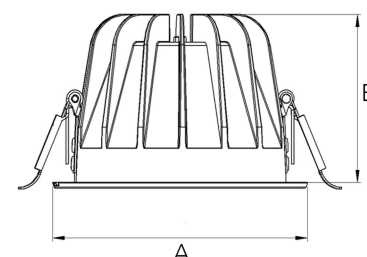

# TITAN 3000, 930 (BBBL), SPOT, BLACK

ITAB

- ✓ Diskret och rent tak
- ✓ Finns i olika storlekar och lumenpaket
- ✓ Verktygsfri installation
- ✓ Finns i vitt, svart och grått

## TECHNICAL SPECIFICATION

Product Code	271-500-20
Colour	Black
Control	On/off
CRI light colour	930 (BBBL)
Delivered lumen output lm	2560
Driver	Stand alone, included
EEL	E
Light distribution	Spot
Lightsource	LED COB
Mains input voltage	220-240 V
Measurements A	144
Measurements B	90
Mounting	Recessed
Position	Fixed
Lifetime	L80 B10, 50.000h
Protection	IP20/IP44 with front glass. IP20 without front glass
Sawing instructions diameter	128
Start Time	Instant
System power W	20,7
Unit	mm
Weight	0,55

A= 144mm, B= 90mm

Spot	Medium	Flood	Wide Flood
14°	26°	37°	55°
m	m	m	m
1.0	0.24	1.0	1.05
2.0	0.48	2.0	2.10
3.0	0.72	3.0	3.15
	0.47	0.68	1.05
	0.94	1.35	2.10
	1.41	2.03	3.15

128mm