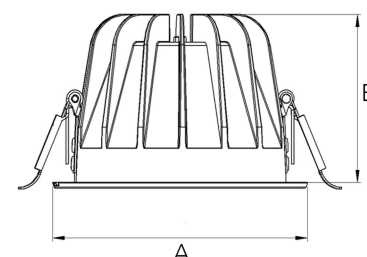

TITAN 3000, 930 (BBBL), SPOT, WHITE

ITAB

- ✓ Diskret och rent tak
- ✓ Finns i olika storlekar och lumenpaket
- ✓ Verktygsfri installation
- ✓ Finns i vitt, svart och grått

TECHNICAL SPECIFICATION

Product Code	271-500-10
Colour	White
Control	On/off
CRI light colour	930 (BBBL)
Delivered lumen output lm	2560
Driver	Stand alone, included
EEL	E
Light distribution	Spot
Lightsource	LED COB
Mains input voltage	220-240 V
Measurements A	144
Measurements B	90
Mounting	Recessed
Position	Fixed
Lifetime	L80 B10, 50.000h
Protection	IP20/IP44 with front glass. IP20 without front glass
Sawing instructions diameter	128
Start Time	Instant
System power W	20,7
Unit	mm
Weight	0,55

A= 144mm, B= 90mm

Spot	Medium	Flood	Wide Flood
14°	26°	37°	55°
m	m	m	m
1.0	0.24	1.0	1.05
2.0	0.48	2.0	2.10
3.0	0.72	3.0	3.15
	0.47	0.68	1.05
	0.94	1.35	2.10
	1.41	2.03	3.15

128mm