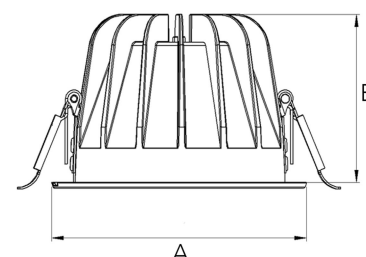

## TECHNICAL SPECIFICATION

Product Code	271-511-30
Colour	Grey
Control	On/off
CRI light colour	930 (BBBL)
Delivered lumen output lm	3780
Driver	Stand alone, included
EEL	E
Light distribution	Medium
Lightsources	LED COB
Mains input voltage	220-240 V
Measurements A	144
Measurements B	90
Mounting	Recessed
Position	Fixed
Lifetime	L80 B10, 50.000h
Protection	IP20/IP44 with front glass. IP20 without front glass
Sawing instructions diameter	128
Start Time	Instant
System power W	32,8
Unit	mm
Weight	0,55

A= 144mm, B= 90mm

Spot	Medium		Flood		Wide Flood		
	14°	26°	37°	55°			
m	ø	m	ø	m	ø	m	ø
1.0	0.24	1.0	0.47	1.0	0.68	1.0	1.05
2.0	0.48	2.0	0.94	2.0	1.35	2.0	2.10
3.0	0.72	3.0	1.41	3.0	2.03	3.0	3.15

128mm