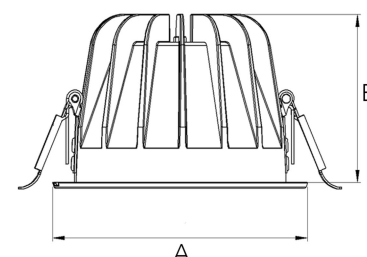

TITAN 4000, 930 (BBBL), MEDIUM, BLACK

ITAB

- ✓ Diskret och rent tak
- ✓ Finns i olika storlekar och lumenpaket
- ✓ Verktygsfri installation
- ✓ Finns i vitt, svart och grått

TECHNICAL SPECIFICATION

Product Code	271-511-20
Colour	Black
Control	On/off
CRI light colour	930 (BBBL)
Delivered lumen output lm	3780
Driver	Stand alone, included
EEL	E
Light distribution	Medium
Lightsource	LED COB
Mains input voltage	220-240 V
Measurements A	144
Measurements B	90
Mounting	Recessed
Position	Fixed
Lifetime	L80 B10, 50.000h
Protection	IP20/IP44 with front glass. IP20 without front glass
Sawing instructions diameter	128
Start Time	Instant
System power W	32,8
Unit	mm
Weight	0,55

A= 144mm, B= 90mm

Spot	Medium		Flood		Wide Flood		
	14°	26°	37°	55°			
m	ø	m	ø	m	ø	m	ø
1.0	0.24	1.0	0.47	1.0	0.68	1.0	1.05
2.0	0.48	2.0	0.94	2.0	1.35	2.0	2.10
3.0	0.72	3.0	1.41	3.0	2.03	3.0	3.15

128mm