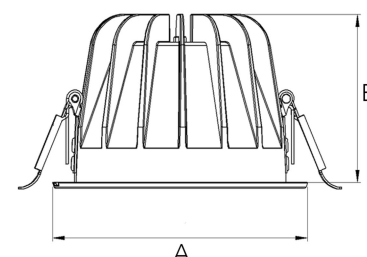

TITAN 3000, 930 (BBBL), MEDIUM, BLACK

ITAB

- ✓ Diskret och rent tak
- ✓ Finns i olika storlekar och lumenpaket
- ✓ Verktygsfri installation
- ✓ Finns i vitt, svart och grått

TECHNICAL SPECIFICATION

Product Code	271-501-20
Colour	Black
Control	On/off
CRI light colour	930 (BBBL)
Delivered lumen output lm	2560
Driver	Stand alone, included
EEL	E
Light distribution	Medium
Lightsource	LED COB
Mains input voltage	220-240 V
Measurements A	144
Measurements B	90
Mounting	Recessed
Position	Fixed
Lifetime	L80 B10, 50.000h
Protection	IP20/IP44 with front glass. IP20 without front glass
Sawing instructions diameter	128
Start Time	Instant
System power W	20,7
Unit	mm
Weight	0,55

A= 144mm, B= 90mm

Spot	Medium		Flood		Wide Flood	
	14°	26°	37°	55°		
m	0.24	0.47	0.68	1.05		
1.0	0.24	0.47	0.68	1.05		
2.0	0.48	0.94	1.35	2.10		
3.0	0.72	1.41	2.03	3.15		

128mm