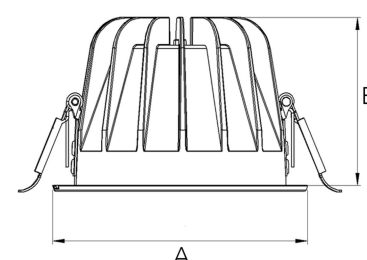

TITAN 4000, 930 (BBBL), FLOOD, GREY

ITAB

- ✓ Diskret och rent tak
- ✓ Finns i olika storlekar och lumenpaket
- ✓ Verktygsfri installation
- ✓ Finns i vitt, svart och grått

TECHNICAL SPECIFICATION

Product Code	271-512-30
Colour	Grey
Control	On/off
CRI light colour	930 (BBBL)
Delivered lumen output lm	3780
Driver	Stand alone, included
EEL	E
Light distribution	Flood
Lightsource	LED COB
Mains input voltage	220-240 V
Measurements A	144
Measurements B	90
Mounting	Recessed
Position	Fixed
Lifetime	L80 B10, 50.000h
Protection	IP20/IP44 with front glass. IP20 without front glass
Sawing instructions diameter	128
Start Time	Instant
System power W	32,8
Unit	mm
Weight	0,55

A= 144mm, B= 90mm

Spot	Medium		Flood		Wide Flood		
	14°	26°	37°	55°			
m	ø	m	ø	m	ø	m	ø
1.0	0.24	1.0	0.47	1.0	0.68	1.0	1.05
2.0	0.48	2.0	0.94	2.0	1.35	2.0	2.10
3.0	0.72	3.0	1.41	3.0	2.03	3.0	3.15

128mm