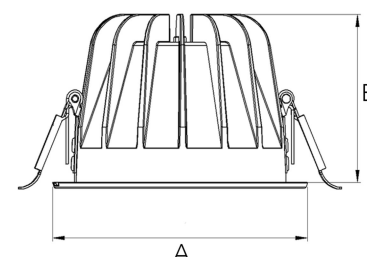

TITAN 4000, 930 (BBBL), FLOOD, BLACK

ITAB

- ✓ Diskret och rent tak
- ✓ Finns i olika storlekar och lumenpaket
- ✓ Verktygsfri installation
- ✓ Finns i vitt, svart och grått

TECHNICAL SPECIFICATION

Product Code	271-512-20
Colour	Black
Control	On/off
CRI light colour	930 (BBBL)
Delivered lumen output lm	3780
Driver	Stand alone, included
EEL	E
Light distribution	Flood
Lightsource	LED COB
Mains input voltage	220-240 V
Measurements A	144
Measurements B	90
Mounting	Recessed
Position	Fixed
Lifetime	L80 B10, 50.000h
Protection	IP20/IP44 with front glass. IP20 without front glass
Sawing instructions diameter	128
Start Time	Instant
System power W	32,8
Unit	mm
Weight	0,55

A= 144mm, B= 90mm

Spot	Medium		Flood		Wide Flood		
	14°	26°	37°	55°			
m	ø	m	ø	m	ø	m	ø
1.0	0.24	1.0	0.47	1.0	0.68	1.0	1.05
2.0	0.48	2.0	0.94	2.0	1.35	2.0	2.10
3.0	0.72	3.0	1.41	3.0	2.03	3.0	3.15

128mm