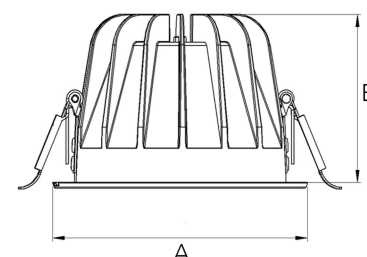

## TECHNICAL SPECIFICATION

Product Code	271-502-30
Colour	Grey
Control	On/off
CRI light colour	930 (BBBL)
Delivered lumen output lm	2560
Driver	Stand alone, included
EEL	E
Light distribution	Flood
Lightsources	LED COB
Mains input voltage	220-240 V
Measurements A	144
Measurements B	90
Mounting	Recessed
Position	Fixed
Lifetime	L80 B10, 50.000h
Protection	IP20/IP44 with front glass. IP20 without front glass
Sawing instructions diameter	128
Start Time	Instant
System power W	20,7
Unit	mm
Weight	0,55

A= 144mm, B= 90mm

Spot	Medium		Flood		Wide Flood		
	14°	26°	37°	55°			
m	ø	m	ø	m	ø	m	ø
1.0	0.24	1.0	0.47	1.0	0.68	1.0	1.05
2.0	0.48	2.0	0.94	2.0	1.35	2.0	2.10
3.0	0.72	3.0	1.41	3.0	2.03	3.0	3.15

128mm