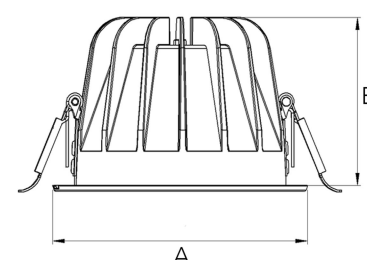

TITAN 3000, 930 (BBBL), FLOOD, BLACK

ITAB

- ✓ Diskret och rent tak
- ✓ Finns i olika storlekar och lumenpaket
- ✓ Verktygsfri installation
- ✓ Finns i vitt, svart och grått

TECHNICAL SPECIFICATION

Product Code	271-502-20
Colour	Black
Control	On/off
CRI light colour	930 (BBBL)
Delivered lumen output lm	2560
Driver	Stand alone, included
EEL	E
Light distribution	Flood
Lightsource	LED COB
Mains input voltage	220-240 V
Measurements A	144
Measurements B	90
Mounting	Recessed
Position	Fixed
Lifetime	L80 B10, 50.000h
Protection	IP20/IP44 with front glass. IP20 without front glass
Sawing instructions diameter	128
Start Time	Instant
System power W	20,7
Unit	mm
Weight	0,55

A= 144mm, B= 90mm

Spot	Medium		Flood		Wide Flood	
	14°	26°	37°	55°		
m	0.24	0.47	0.68	1.05		
1.0	0.24	0.47	0.68	1.05		
2.0	0.48	0.94	1.35	2.10		
3.0	0.72	1.41	2.03	3.15		

128mm