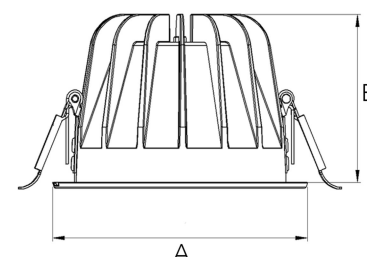

TITAN 3000, 930 (BBBL), FLOOD, WHITE

ITAB

- ✓ Diskret och rent tak
- ✓ Finns i olika storlekar och lumenpaket
- ✓ Verktygsfri installation
- ✓ Finns i vitt, svart och grått

TECHNICAL SPECIFICATION

Product Code	271-502-10
Colour	White
Control	On/off
CRI light colour	930 (BBBL)
Delivered lumen output lm	2560
Driver	Stand alone, included
EEL	E
Light distribution	Flood
Lightsource	LED COB
Mains input voltage	220-240 V
Measurements A	144
Measurements B	90
Mounting	Recessed
Position	Fixed
Lifetime	L80 B10, 50.000h
Protection	IP20/IP44 with front glass. IP20 without front glass
Sawing instructions diameter	128
Start Time	Instant
System power W	20,7
Unit	mm
Weight	0,55

A= 144mm, B= 90mm

Spot	Medium		Flood		Wide Flood		
	14°	26°	37°	55°			
m	ø	m	ø	m	ø	m	ø
1.0	0.24	1.0	0.47	1.0	0.68	1.0	1.05
2.0	0.48	2.0	0.94	2.0	1.35	2.0	2.10
3.0	0.72	3.0	1.41	3.0	2.03	3.0	3.15

128mm