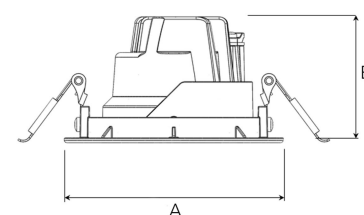

TECHNICAL SPECIFICATION

Product Code	345-503-20
Colour	Black
Control	On/off
CRI light colour	930 (BBBL)
Delivered lumen output lm	1150
Driver	Stand alone, included
EEL	E
Light distribution	Wide flood
Lightsource	LED COB
Mains input voltage	220-240 V
Measurements A	87
Measurements B	54
Mounting	Recessed
Position	360°/35°
Lifetime	L80 B10, 50.000h
Protection	IP 20, class III
Sawing instructions diameter	81
Start Time	Instant
System power W	11
Unit	mm
Weight	0,25

A= 87mm B= 54mm

Spot	15°	Medium	27°	Flood	36°	Wide Flood	56°
	ø		ø		ø		ø
1.0	0.26	1.0	0.47	1.0	0.65	1.0	1.06
2.0	0.53	2.0	0.95	2.0	1.30	2.0	2.12
3.0	0.79	3.0	1.42	3.0	1.95	3.0	3.18

81mm