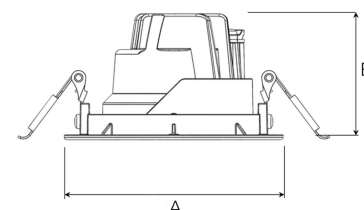

TECHNICAL SPECIFICATION

Product Code	345-501-20
Colour	Black
Control	On/off
CRI light colour	930 (BBBL)
Delivered lumen output lm	1150
Driver	Stand alone, included
EEL	E
Light distribution	Medium
Lightsource	LED COB
Mains input voltage	220-240 V
Measurements A	87
Measurements B	54
Mounting	Recessed
Position	360°/35°
Lifetime	L80 B10, 50.000h
Protection	IP 20, class III
Sawing instructions diameter	81
Start Time	Instant
System power W	11
Unit	mm
Weight	0,25

A= 87mm B= 54mm

Spot	Medium	Flood	Wide Flood	
15°	27°	36°	56°	
m	m	m	m	
o	o	o	o	
1.0	0.26	0.47	0.65	1.06
2.0	0.53	0.95	1.30	2.12
3.0	0.79	1.42	1.95	3.18

81mm